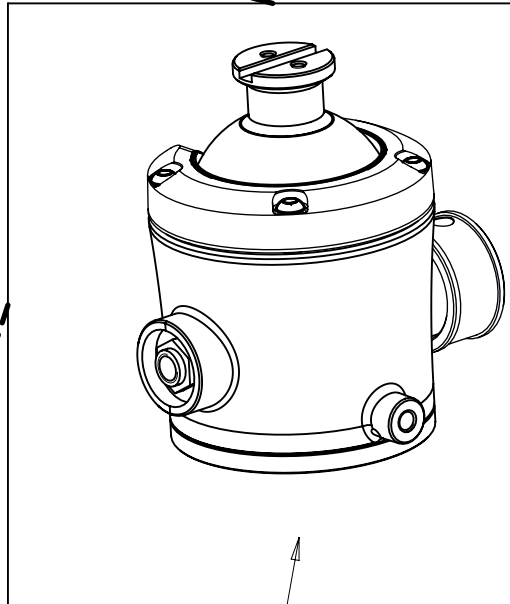

(Set of 3)

D115310

Box D114262,03 (set of 3)

D3.2336

Spare parts not available.
Do not attempt to repair.
Please contact the Gitzo distributor to arrange repair service.

** Note for VIS internal service: used cod. 115331 **

GH4383LR