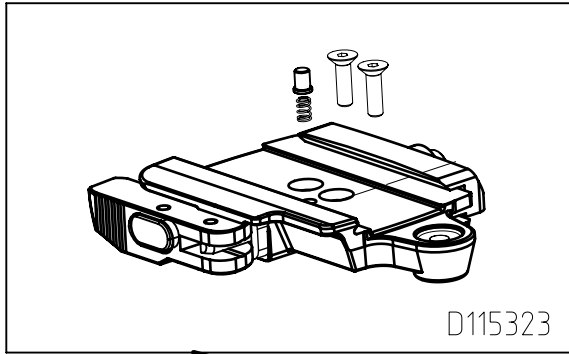

D115323

(Set of 3)

Box D114262,03 (set of 3)

D3.2336

Spare parts not available.
Do not attempt to repair.
Please contact the Gitzo distributor to arrange repair service.

** Note for VIS internal service: used cod. 115331 **

GH4383LR