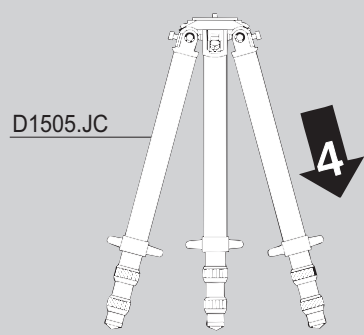

TELE STUDEX

G 1505

KITS

- (A)**  D505.JB (complete tripod)
- (B)**  D505.JS (complete tripod)
- (C)**  D1410.JP (3 pcs)
- (D)**  D1410.FJ (one leg)
- (E)**  D505.JG (complete tripod)

DB1485