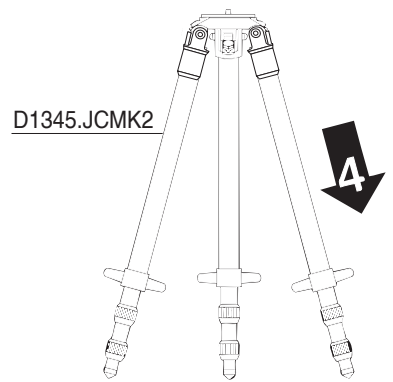

B

A

DB1456

E

D1220.28MK2

D1220.25

C

KITS

- (A)**  D345.JB (complete tripod)
- (B)**  D328.JS (complete tripod)
- (C)**  D1220.25JP (3 pcs)
- (D)**  D1320.FJ (one leg)
- (E)**  D328.JG (complete tripod)

INTERPRO STUDEX

G 1345