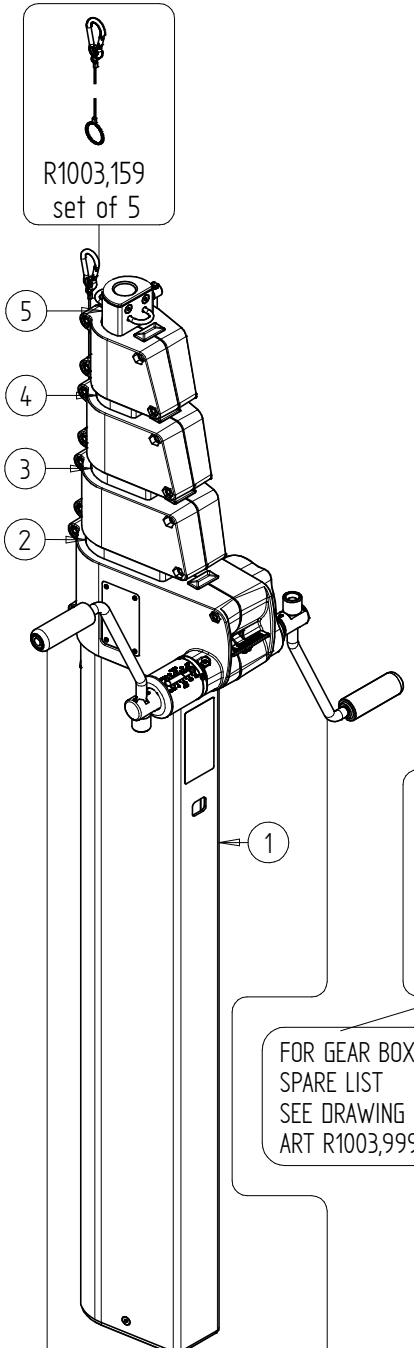

For serial number from XXXXXX

*

**

Set x15- x15+ for the POLE
R587,63

Set for the POLE
R1003,150

1003,163 set of 8

3X 3X
R1003,024

Set x15- x15+ for the POLE
R587,63

Set for the POLE
R1003,150

R3,2540 set of 8

R1003,163 set of 8

3X 3X
R1003,024

Set for the POLE
R1003,150

R3,2540 set of 8

R1003,163 set of 8

Set x15- x15+ for the POLE
R587,63

Set x15- x15+ for the POLE
R587,63

2X 2X
R1003,026

Set x15- x15+ for the POLE
R587,63

R137,15

R1003,081

R1003,005S

R1003,989 2X

R1003,006

R1003,988 4X

R3,2540 set of 8

**

*

2
R1003,002S

R1003,009

R1003,007

1
R1003,001S

R1003,990

R1003,047

R1003,674

R1003,992

R1003,991

R1003,124 set of 2

R387,22

FOR GEAR BOX
SPARE LIST
SEE DRAWING
ART R1003,999