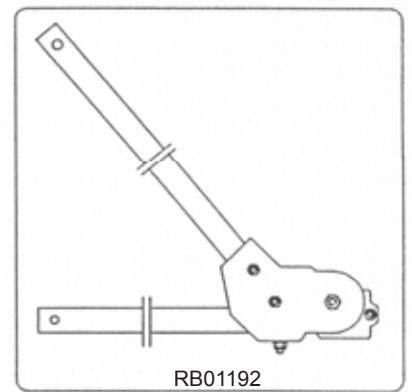

B140XL

VERSION: 003
2003-04-18

* FOR GEAR BOX
SPARE LIST
SEE DRAWING
ART. RB01111

Made by **Avenger s.r.l.** Feltre Italy

RB01139

B143

RB01185

RA02009

RB01140

RB01003

R3.0320

RB01141

RB01004

R3.0433

RB01005

RB01080

Avenger
Studio Equipment - s.r.l.
Spare Parts List
Lista Ricambi

RB01142

RB01006

RB01082

RB01010

RB01007

R3.0135

RB01192

RB01163

B9000W

B9000