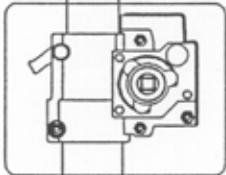

# B140XL

VERSION: 003  
2003-04-18

\* FOR GEAR BOX  
SPARE LIST  
SEE DRAWING  
ART. RB01111

Made by **Avenger s.r.l.** Feltre Italy

RB01139

B143

RB01185

RA02009

RB01140

RB01003

R3.0320

RB01141

RB01004

R3.0433

RB01005

RB01080