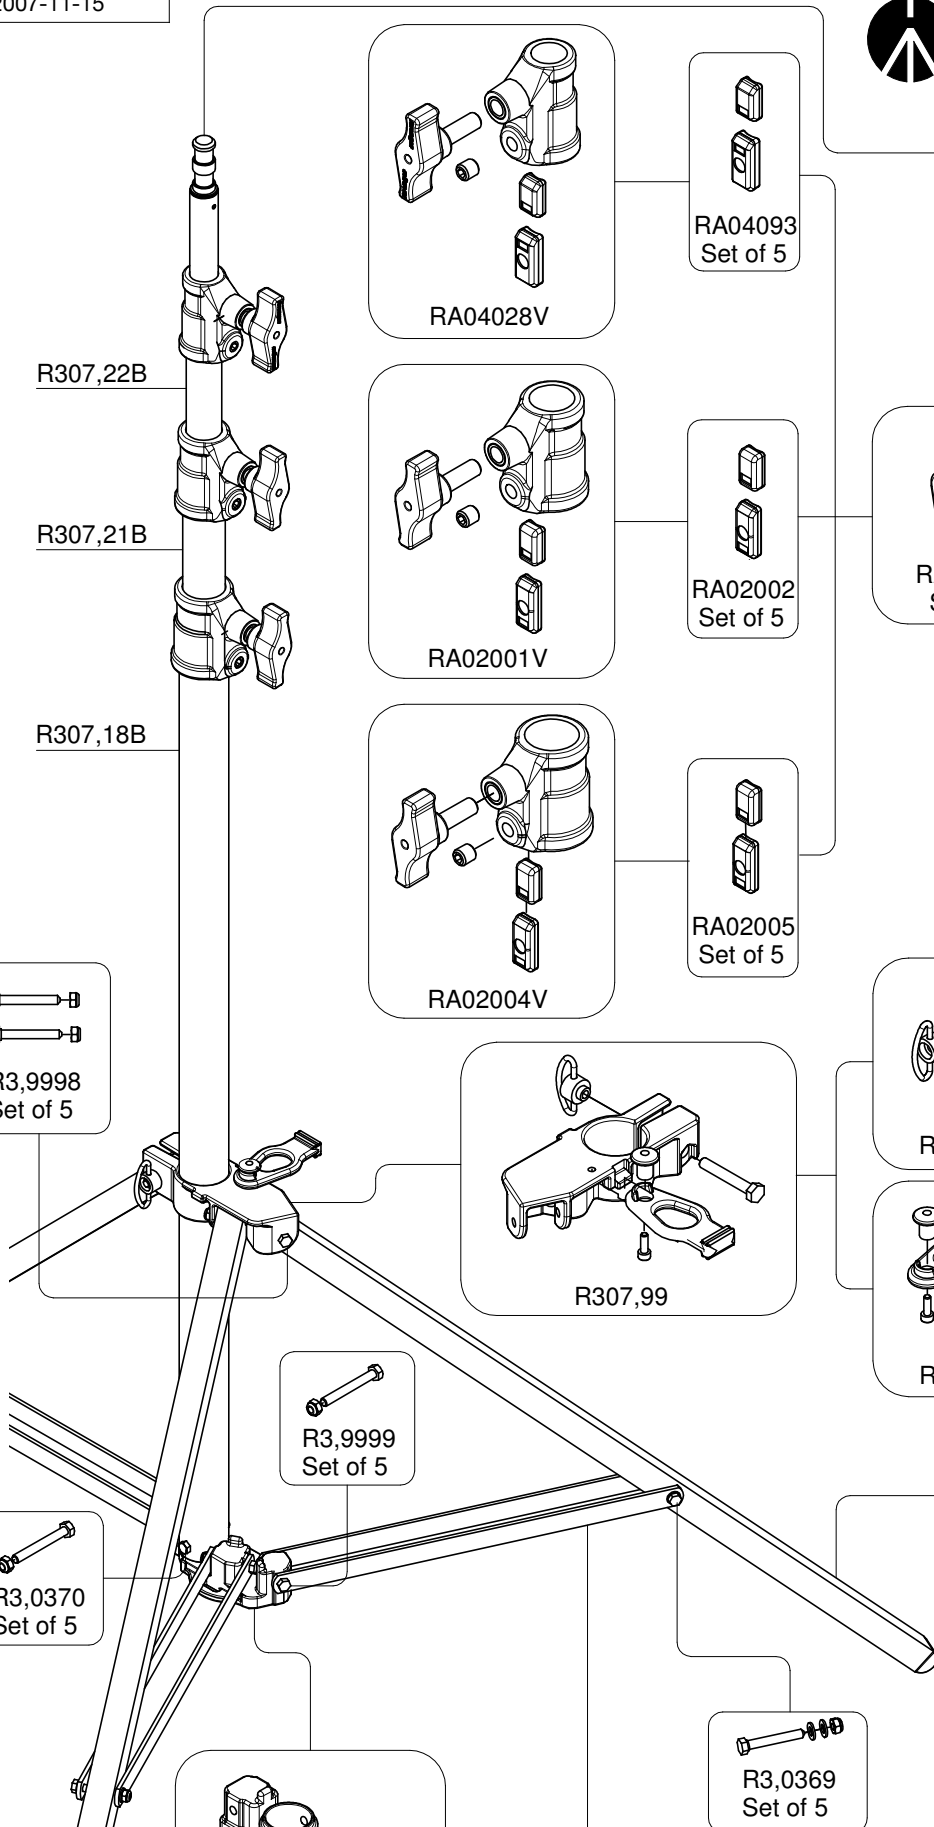

**Manfrotto**  
PROFESSIONAL LIGHTING SUPPORTS

**ART. A480BU**

For serial number  
from XXXXXX

RA04028V

RA04093  
Set of 5

RA02001V

RA02002  
Set of 5

RA02009V  
Set of 5

RA02004V

RA02005  
Set of 5

R3,9998  
Set of 5

R307,99

R307,15

R307,92

R3,9999  
Set of 5

R3,0370  
Set of 5

R307,02

R3,0369  
Set of 5

R004,10B  
Set of 2

R307,23B

R307,20B

RA04034  
Set of 10