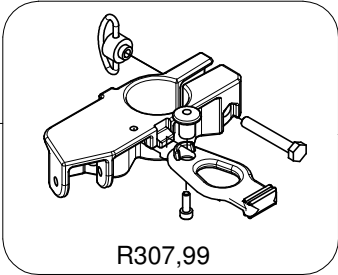

**Manfrotto**  
PROFESSIONAL LIGHTING SUPPORTS

**ART. A480BU**

For serial number  
from XXXXXX

RA04028V

RA04093  
Set of 5

RA02001V

RA02002  
Set of 5

RA02009V  
Set of 5

RA02004V

RA02005  
Set of 5

R3,9998  
Set of 5

R307,99

R307,15

R307,92

R3,9999  
Set of 5

R3,0370  
Set of 5