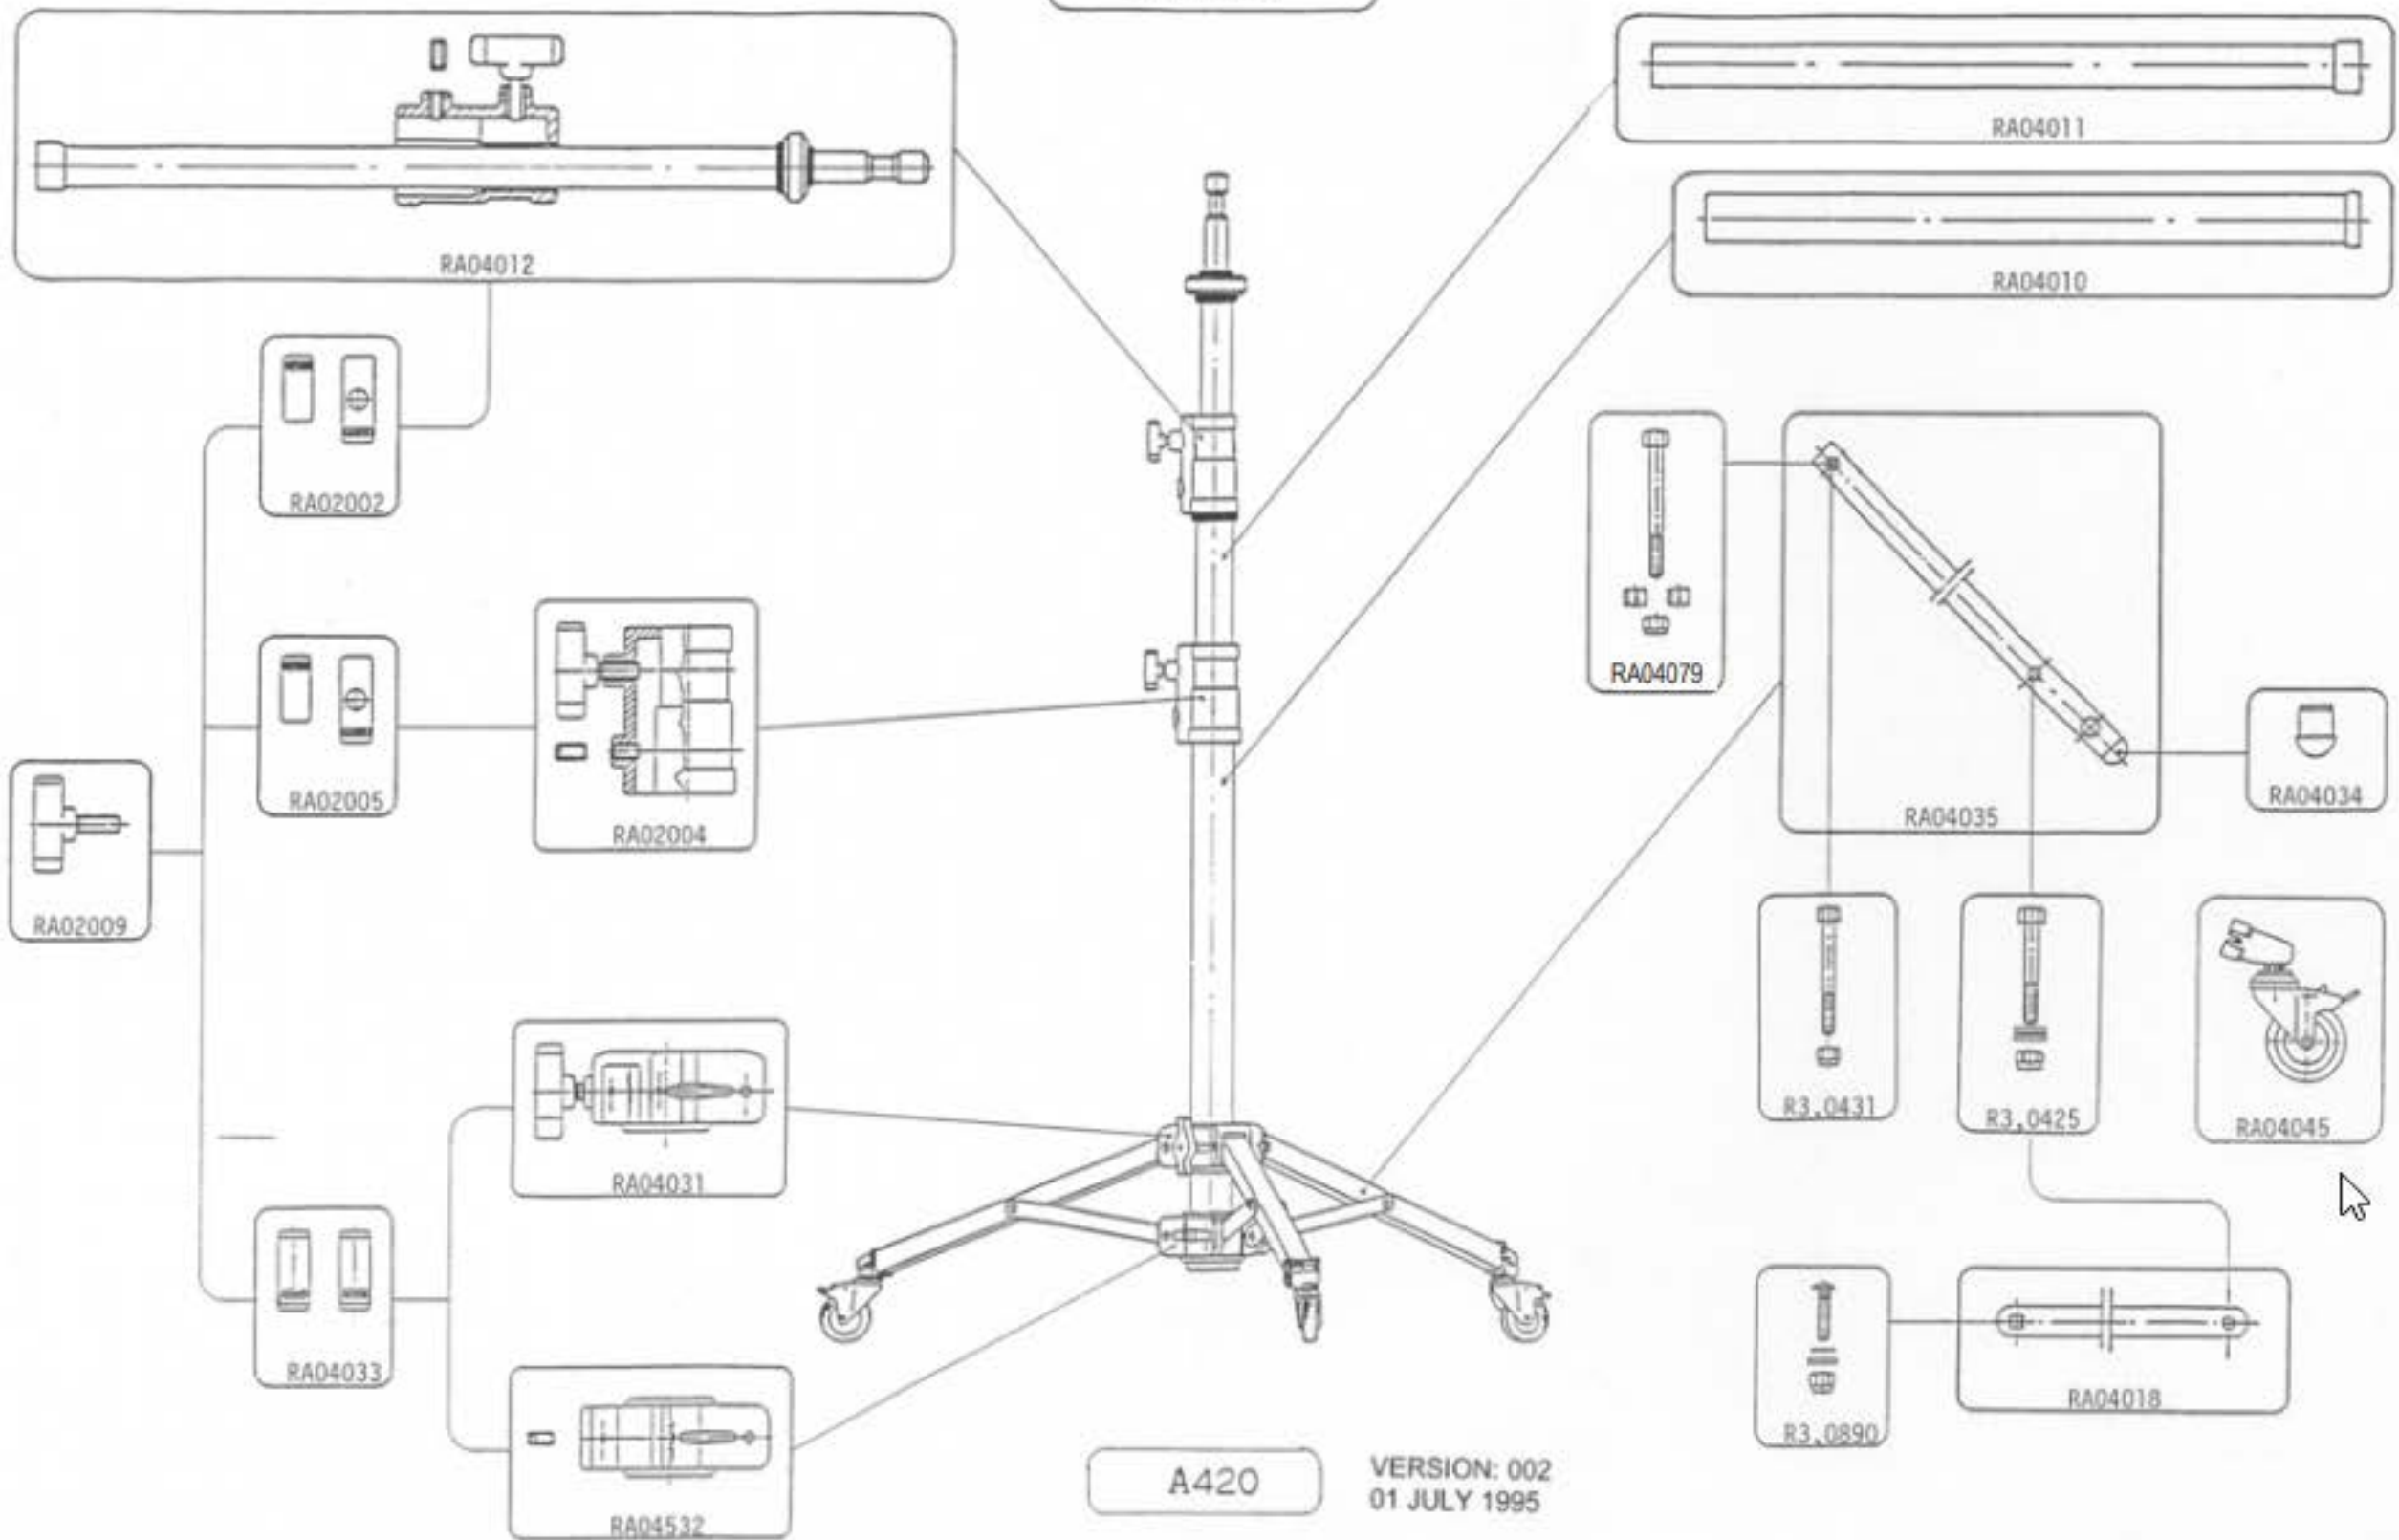

# Avenger

Studio Equipment  
Spare Parts List  
Lista Ricambi

A420

VERSION: 002  
01 JULY 1995