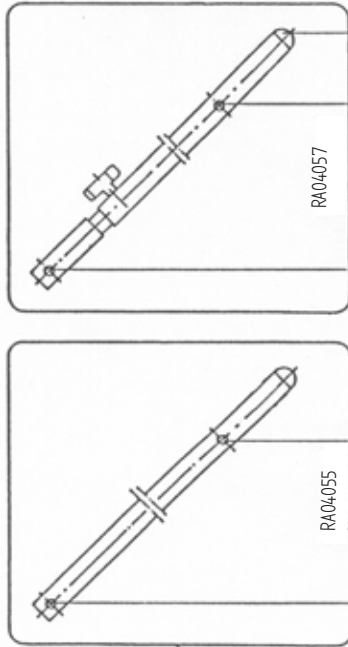

Avenger
 Studio Equipment
 Spare Parts List
 Lista Ricambi

VERSION: 001
 1998-06-01

A410C