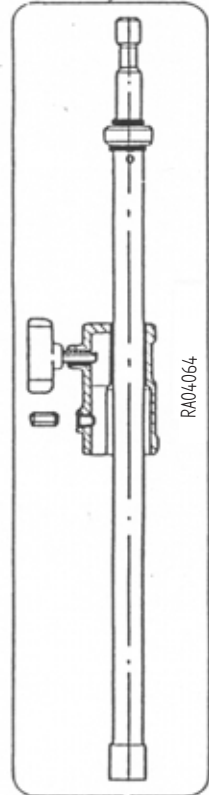

Avenger
 Studio Equipment
 Spare Parts List
 Lista Ricambi

VERSION: 001
 1998-06-01

A410C