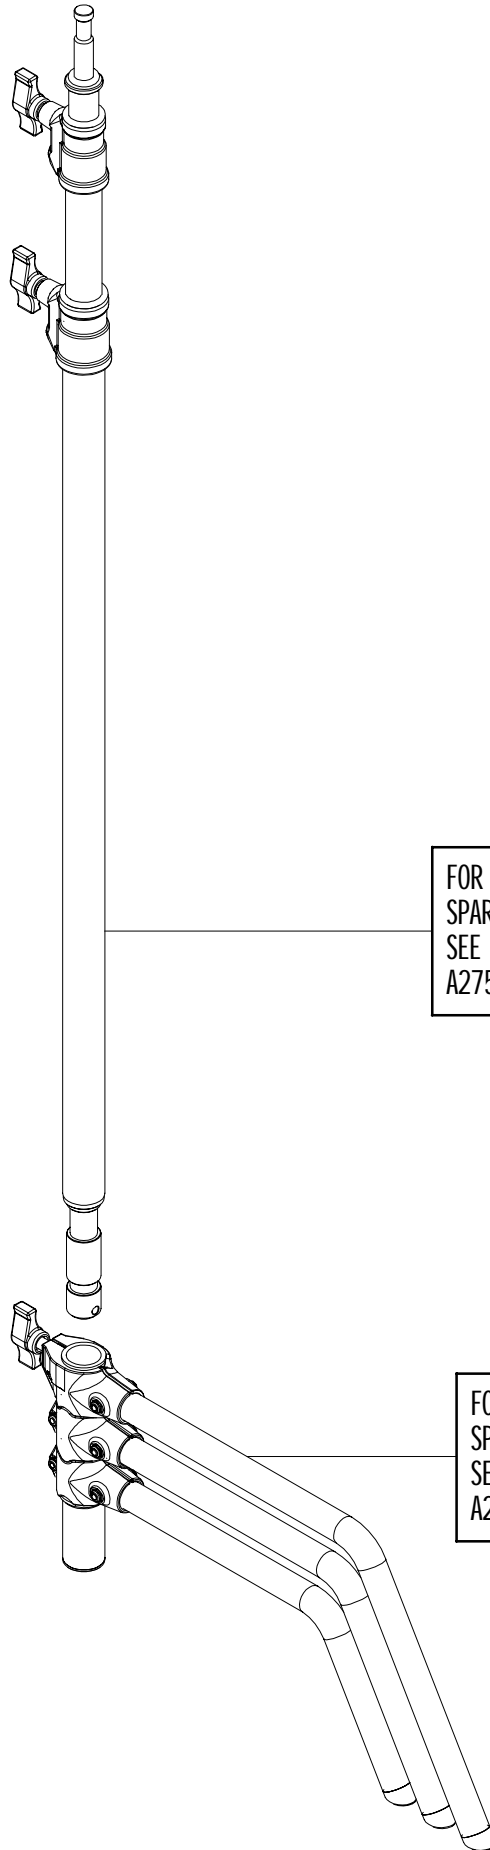

# Avenger

ART.  
A290SB

VERSIONE: 003  
DEL: 23-09-2002

FOR DOUBLE RISER COLUMN  
SPARE LIST  
SEE DRAWING:  
A275SB

FOR TURTLE BASE  
SPARE LIST  
SEE DRAWING:  
A268CB