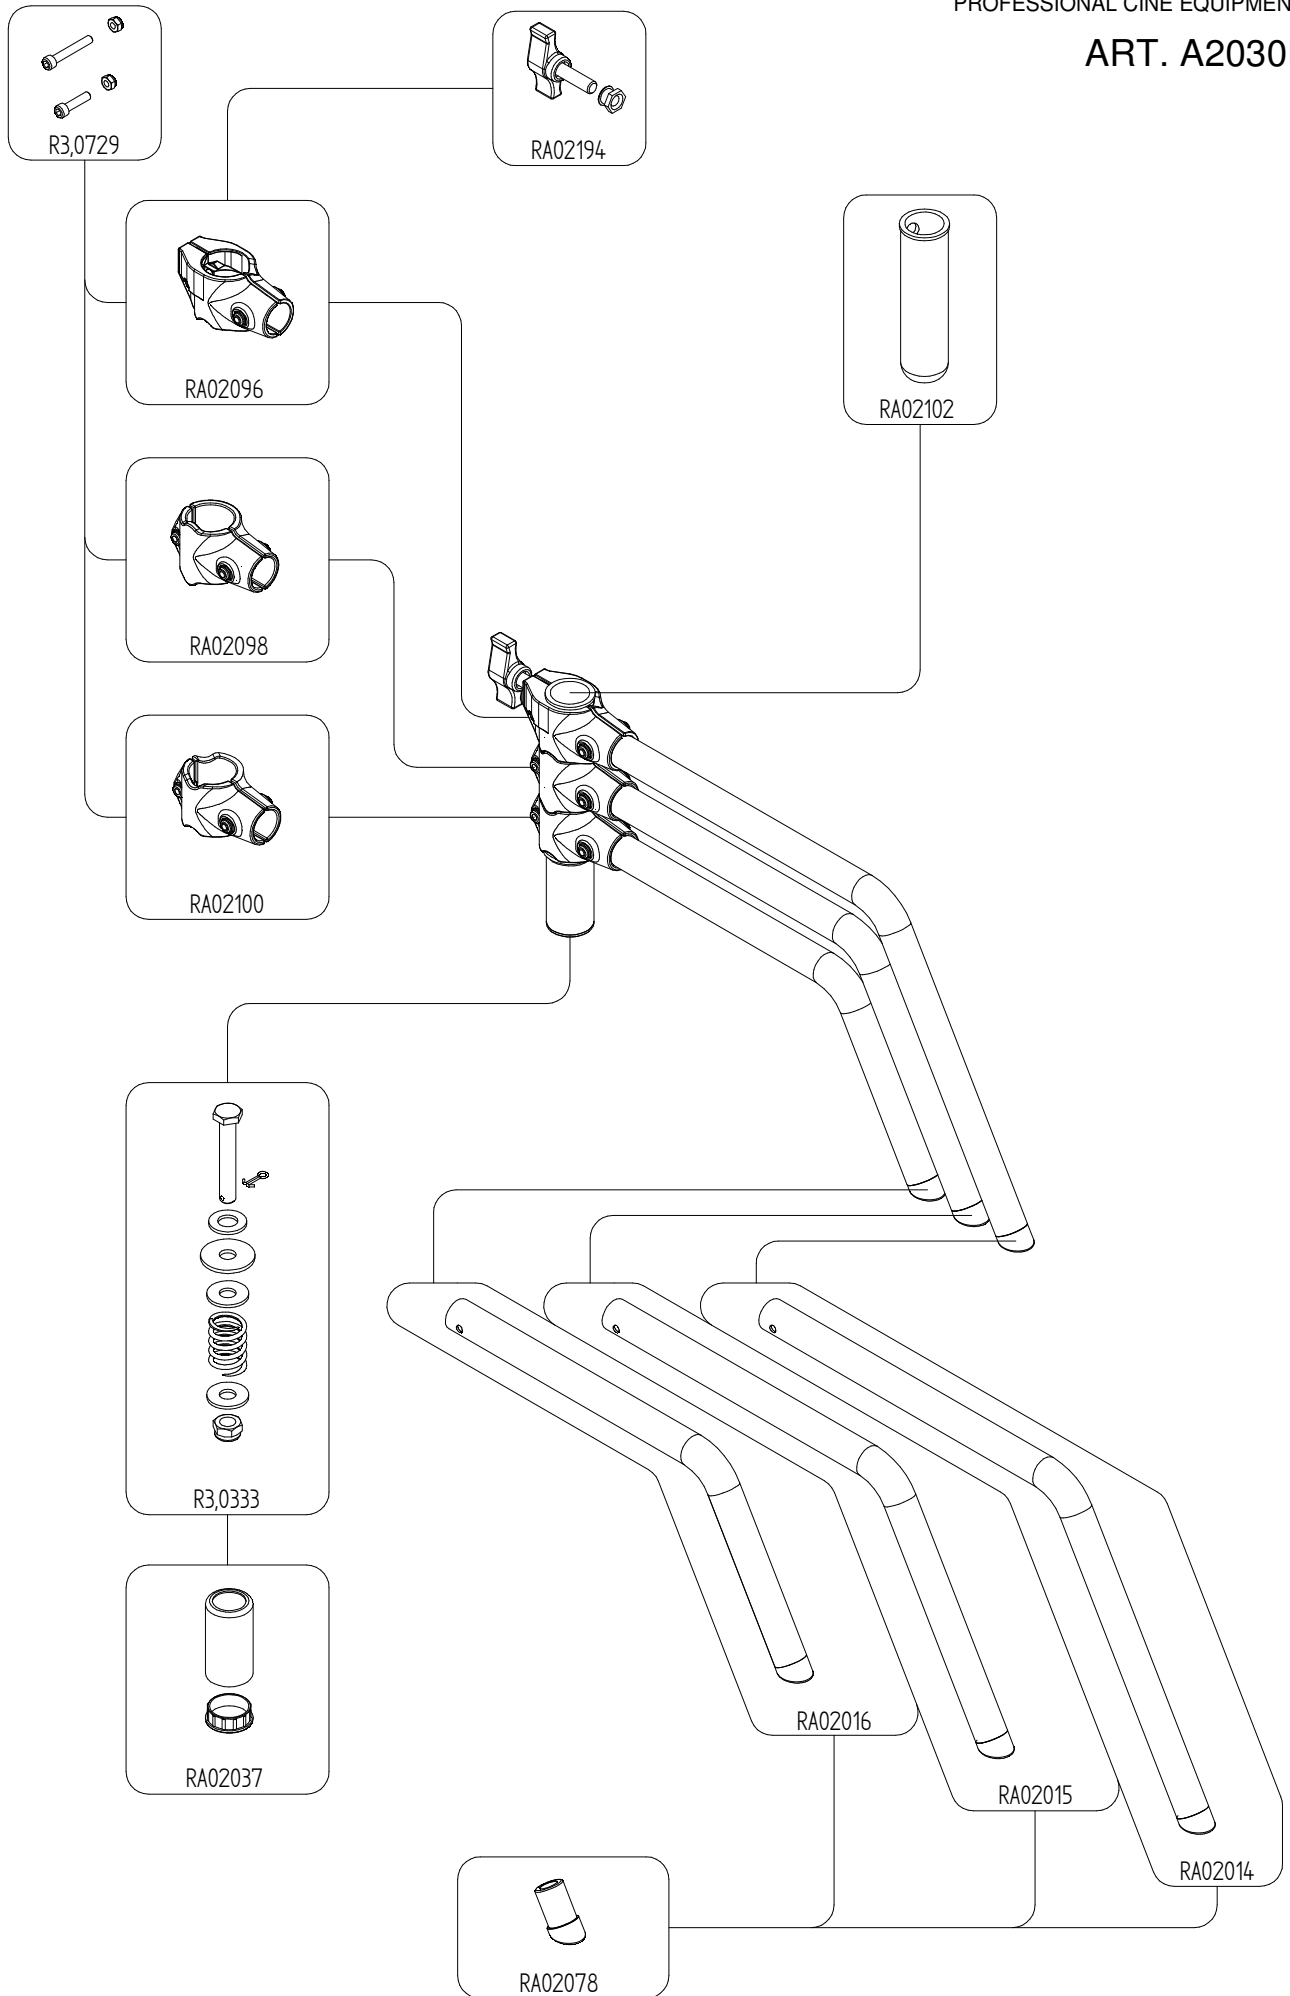

FOR DOUBLE RISER COLUMN
SPARE LIST
SEE DRAWING:
A270S

FOR TURTLE BASE
SPARE LIST
SEE DRAWING:
A265

FOR NUTS AND O-RINGS
SPARE LIST
SEE DRAWING :
R3,2081