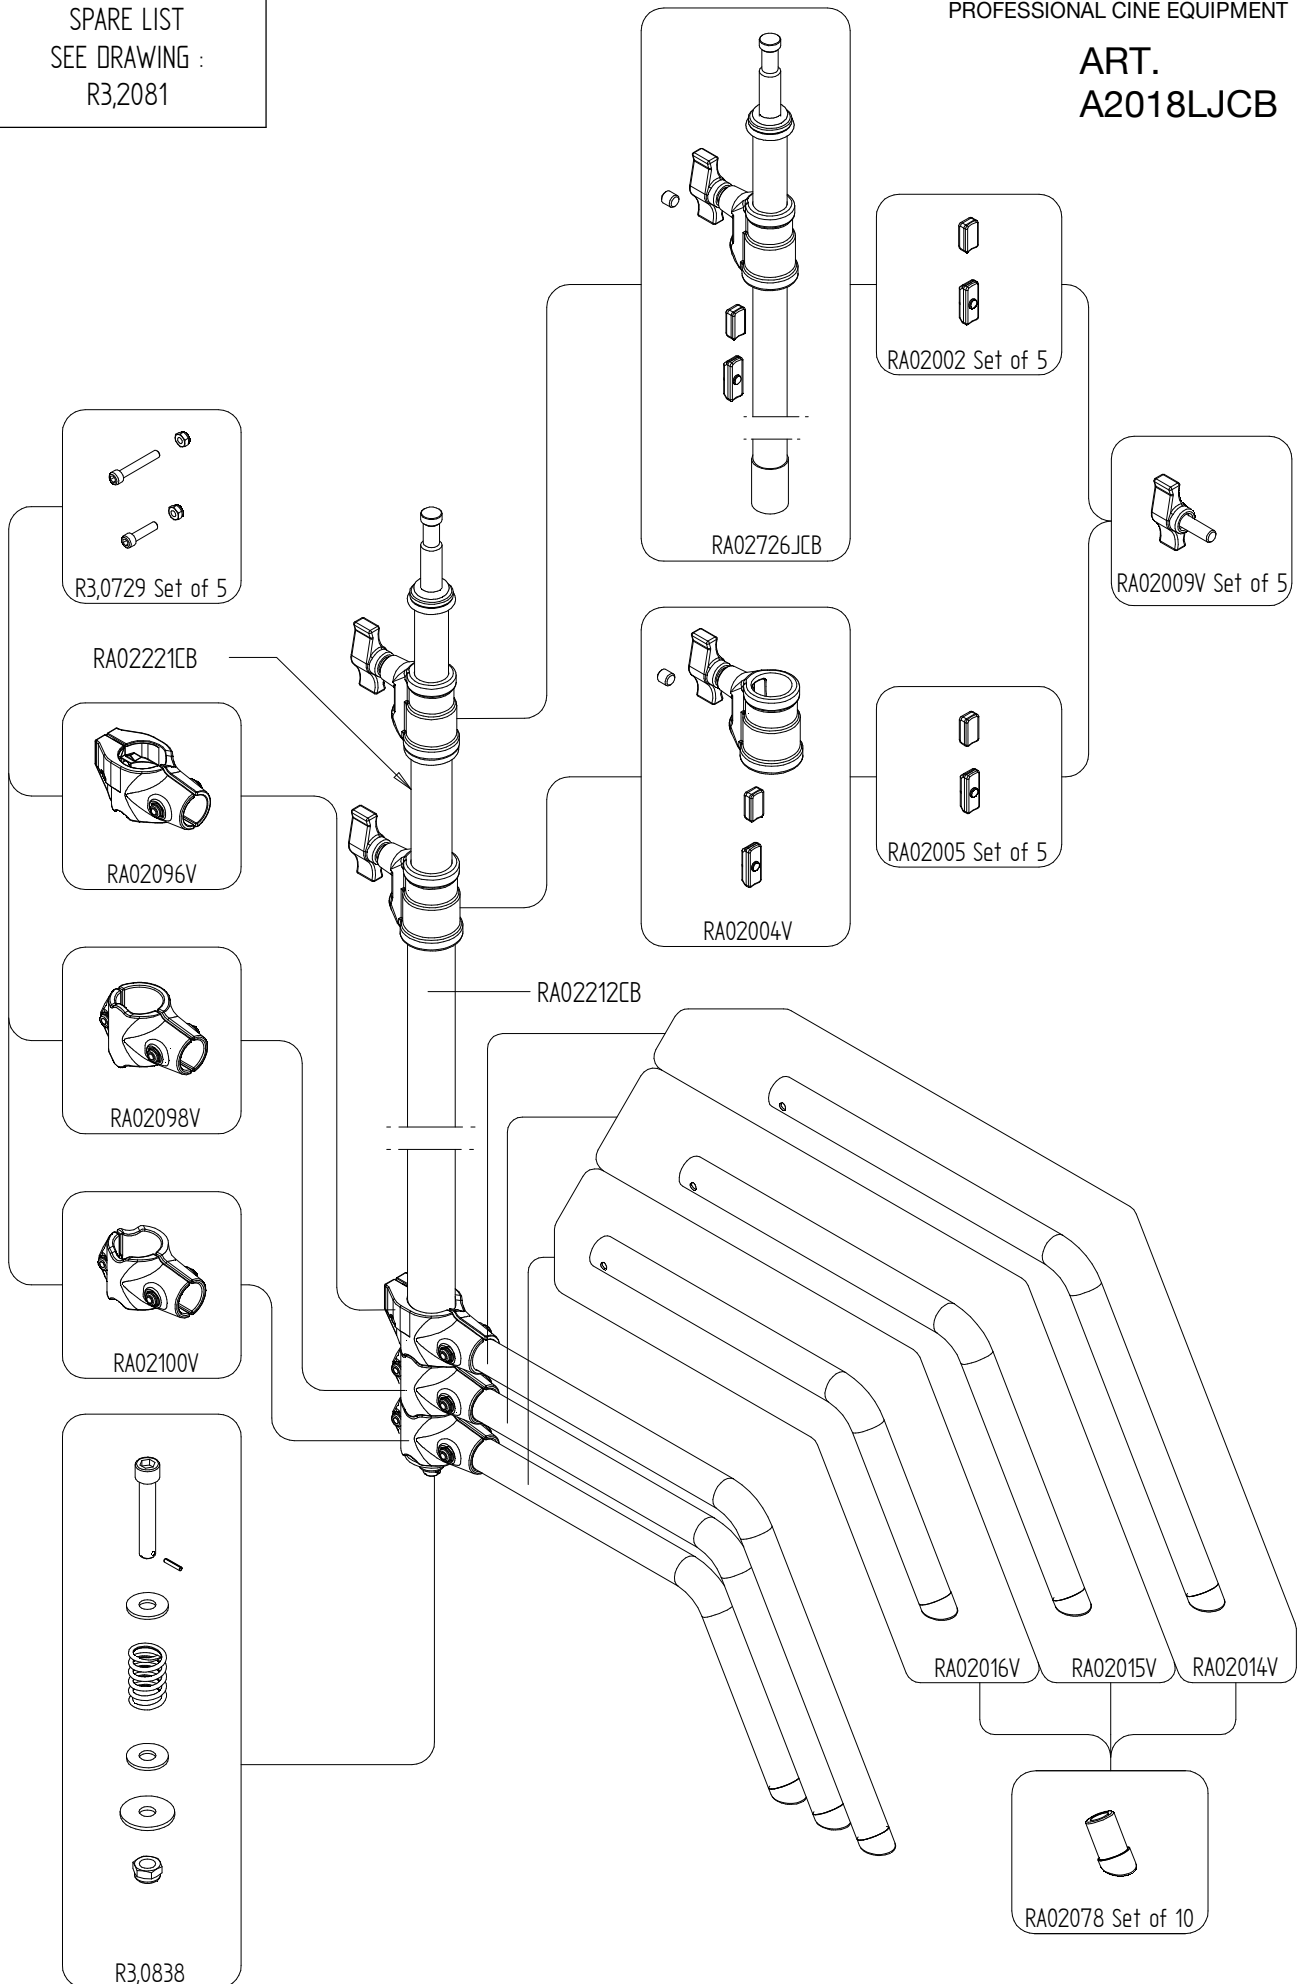

FOR NUTS AND O-RINGS
SPARE LIST
SEE DRAWING :
R3,2081

Order individual set
using the codes below

R3,2660
O-RING FOR TUBE Ø15,8 MM
SET OF 10 PIECES

R3,2081
NUT M6 SELF LOCKING
SET OF 10 PIECES

R3,2666
O-RING FOR TUBE Ø20 MM
SET OF 10 PIECES

R3,2101
NUT M8 SELF LOCKING
SET OF 10 PIECES

R3,2661
O-RING FOR TUBE Ø25 MM
SET OF 10 PIECES

R3,2113
NUT M10 SELF LOCKING
SET OF 10 PIECES

R3,2662
O-RING FOR TUBE Ø30 MM
SET OF 10 PIECES

R3,2111
NUT M12 SELF LOCKING
SET OF 10 PIECES

R3,2663
O-RING FOR TUBE Ø35 MM
SET OF 10 PIECES

R3,2664
O-RING FOR TUBE Ø40 MM
SET OF 10 PIECES

R3,2665
O-RING FOR TUBE Ø45 MM
SET OF 10 PIECES