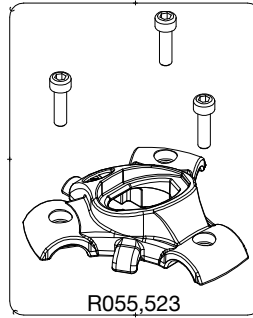

**ART. 745XB**

For serial number  
from A1612001

R555,08

R055,523

R055,524C01

R055,589

R055,522

R055,519B

Tool (TORX T25) included in :  
- Spare part R055,395  
- Spare part R055,399

R055,05  
R745,02

R555,07

R458,39

R055,590

R055,395

R055,534

R440,57

R745,01

R190,427

R055,527B

R055,528B

R055,399

R190,523

R055,520 Set of 3