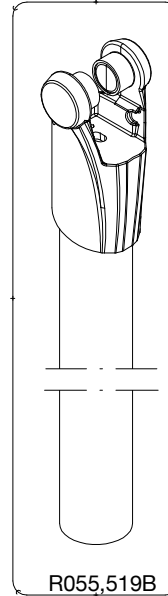

**ART. 745XB**

For serial number  
from A1612001

R555,08

R055,523

R055,524C01

R055,589

R055,522

R055,519B

Tool (TORX T25) included in :  
- Spare part R055,395  
- Spare part R055,399

R055,05  
R745,02

R555,07

R458,39

R055,590

R055,395

R055,534

R440,57

R745,01

R190,427

R055,527B

R055,528B

R055,399

R190,523

R055,520 Set of 3