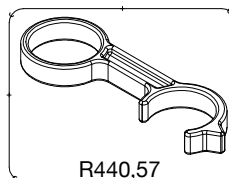

Tool (TORX T25) included in :  
- Spare part R055,395  
- Spare part R055,399

R055,05  
R745,02

R555,07

R458,39

R055,590

R055,395

R055,534

R440,57