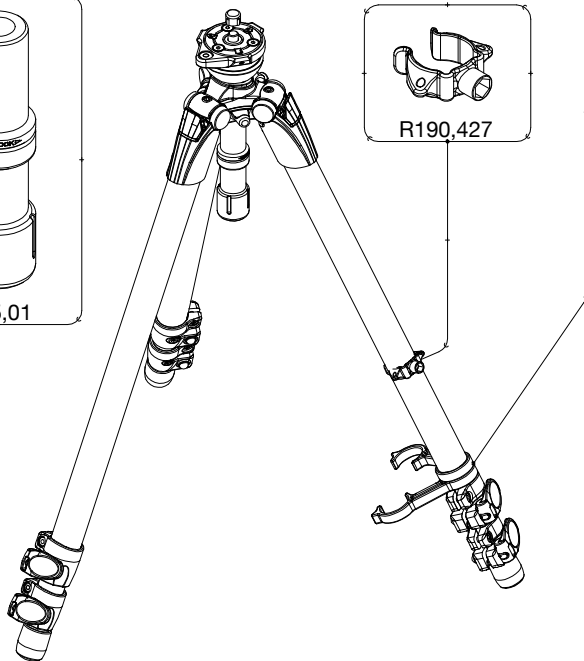

**ART. 745XB**

For serial number  
from A1612001

R555,08

R055,523

R055,524C01

R055,589

R055,522

R055,519B

Tool (TORX T25) included in :  
- Spare part R055,395  
- Spare part R055,399

R055,05  
R745,02

R555,07

R458,39

R055,590

R055,395

R055,534

R440,57

R745,01

R190,427

R055,527B

R055,528B

R055,399

R190,523

R055,520 Set of 3