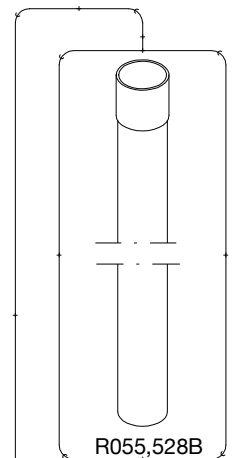

**ART. 745XB**

For serial number  
from A1612001

R555,08

R055,523

R055,524C01

R055,589

R055,522

R055,519B

Tool (TORX T25) included in :  
- Spare part R055,395  
- Spare part R055,399

R055,05  
R745,02

R555,07

R458,39

R055,590

R055,395

R055,534

R440,57

R745,01

R190,427

R055,527B

R055,528B

R055,399

R190,523

R055,520 Set of 3