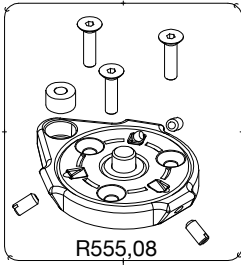

**ART. 745XB**

For serial number  
from A1612001

R555,08

R055,523

R055,524C01

R055,589

R055,522

R055,519B

Tool (TORX T25) included in :  
- Spare part R055,395  
- Spare part R055,399

R055,05  
R745,02

R555,07

R458,39

R055,590

R055,395

R055,534

R440,57

R745,01

R190,427

R055,527B

R055,528B

R055,399

R190,523

R055,520 Set of 3