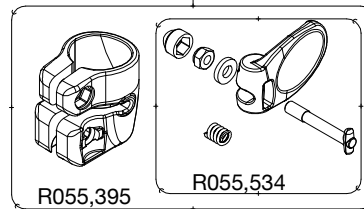

Tool (TORX T25) included in :  
- Spare part R055,395  
- Spare part R055,399

R055,05  
R745,02

R555,07

R458,39

R055,590

R055,395

R055,534

R440,57