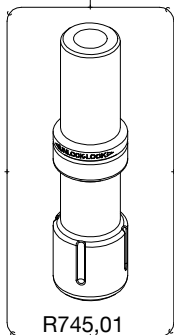

**ART. 745XB**

For serial number  
from A1612001

R555,08

R055,523

R055,524C01

R055,589

R055,522

R055,519B

Tool (TORX T25) included in :  
- Spare part R055,395  
- Spare part R055,399

R055,05  
R745,02

R555,07

R458,39

R055,590

R055,395

R055,534

R440,57