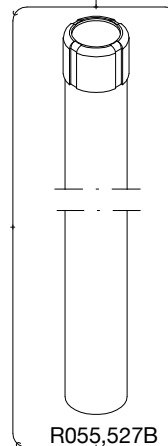

**ART. 745XB**

For serial number  
from A1612001

R555,08

R055,523

R055,524C01

R055,589

R055,522

R055,519B

Tool (TORX T25) included in :  
- Spare part R055,395  
- Spare part R055,399

R055,05  
R745,02

R555,07

R458,39

R055,590

R055,395

R055,534

R440,57

R745,01

R190,427

R055,527B

R055,528B

R055,399

R190,523

R055,520 Set of 3