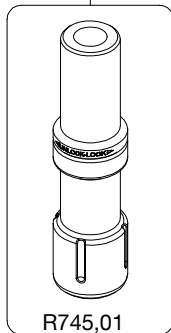

R055,590

R745,01