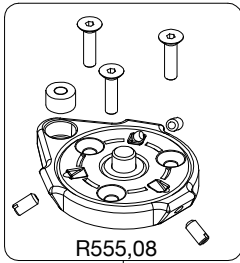

Manfrotto

PROFESSIONAL CAMERA SUPPORTS

ART. 745XB

For serial number
from A0794001

R555,08

R055,523

R055,504C01

R055,589