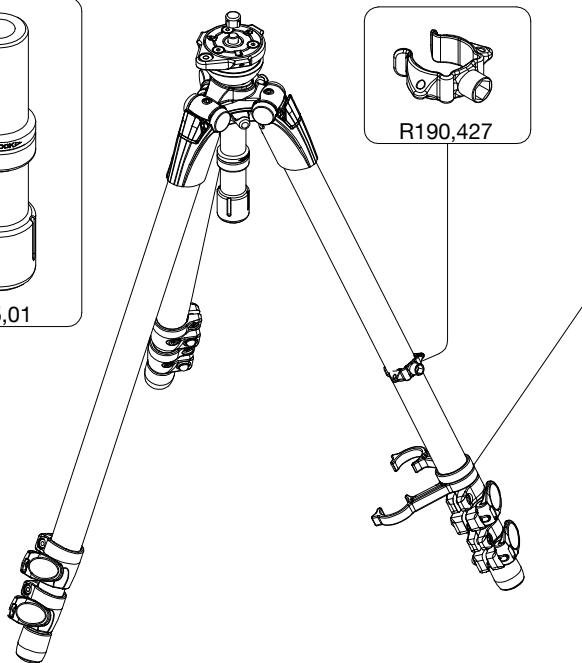

Manfrotto

PROFESSIONAL CAMERA SUPPORTS

ART. 745XB

For serial number
from A0794001

R555,08

R055,523

R055,504C01

R055,589

R055,534

R745,01

R440,57

R055,527B

R190,427

R055,528B

R055,399

R190,523