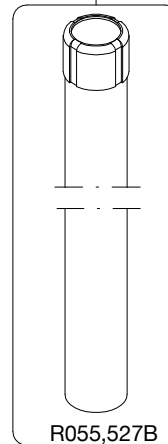

Manfrotto

PROFESSIONAL CAMERA SUPPORTS

ART. 745XB

For serial number
from A0794001

R555,08

R055,523

R055,504C01

R055,589

R055,522

R055,05

R745,02

R055,519B

R555,07

R458,39

R055,590

R055,395

R055,534

R745,01

R440,57

R055,527B

R190,427

R055,528B

R055,399

R190,523