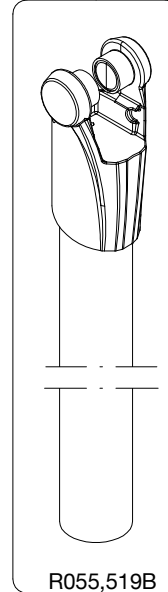

Manfrotto

PROFESSIONAL CAMERA SUPPORTS

ART. 745XB

For serial number
from A0794001

R555,08

R055,523

R055,504C01

R055,589

R055,522

R055,05

R745,02

R055,519B

R555,07

R458,39

R055,590

R055,395

R055,534

R745,01

R440,57

R055,527B

R190,427

R055,528B

R055,399

R190,523