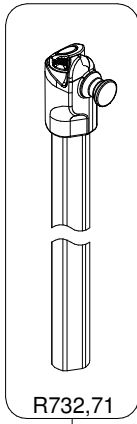

Manfrotto

PROFESSIONAL CAMERA SUPPORTS

ART. 7322CY-BB

For serial number
from TC000001

TO BE MOUNTED
ON TUBES

TO BE MOUNTED
ON TUBES