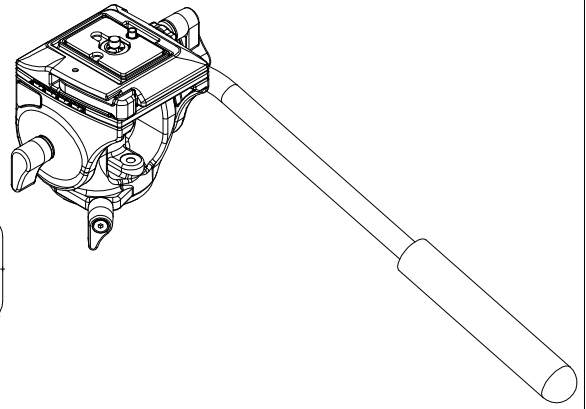

Manfrotto nord

ART.
701RC2

FOR TILT FLUID GREASE ORDER COD: R116,23

FOR PAN FLUID GREASE ORDER COD: R3,3511

2008-10-07