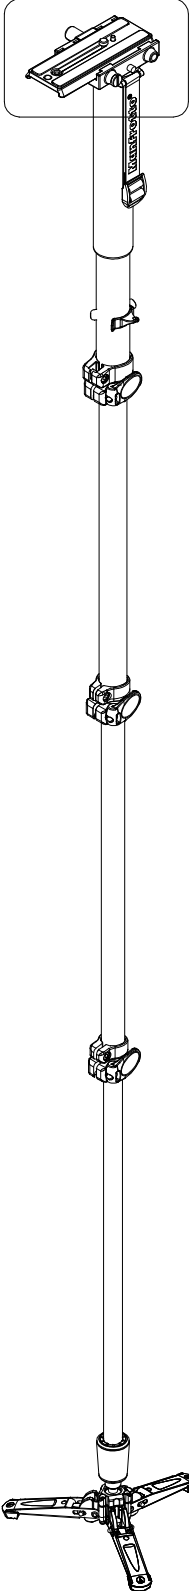

**ART. 562B**

For serial number  
from A0678954

FOR SLIDING PLATE  
SPARE LIST  
SEE DRAWING  
ART. 357

R561,02B

R558,01

R475,26  
set of 5

Tool (TORX T25) included in :  
- Spare part R680,07  
- Spare part R055,395  
- Spare part R561,05B

R680,07

R055,534

R561,03B

R055,395

R055,534

R144,26B

R190,523

R561,05B