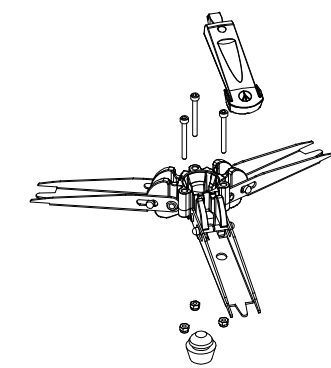

Tool (TORX T25) included in :
- Spare part R680,07
- Spare part R055,395
- Spare part R561,05B

R561,04

R561,10