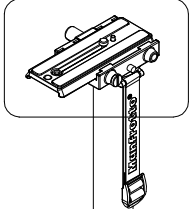

**ART. 562B**

For serial number  
from A0678954

FOR SLIDING PLATE  
SPARE LIST  
SEE DRAWING  
ART. 357

R561,02B

R558,01

R475,26  
set of 5

Tool (TORX T25) included in :  
- Spare part R680,07  
- Spare part R055,395  
- Spare part R561,05B