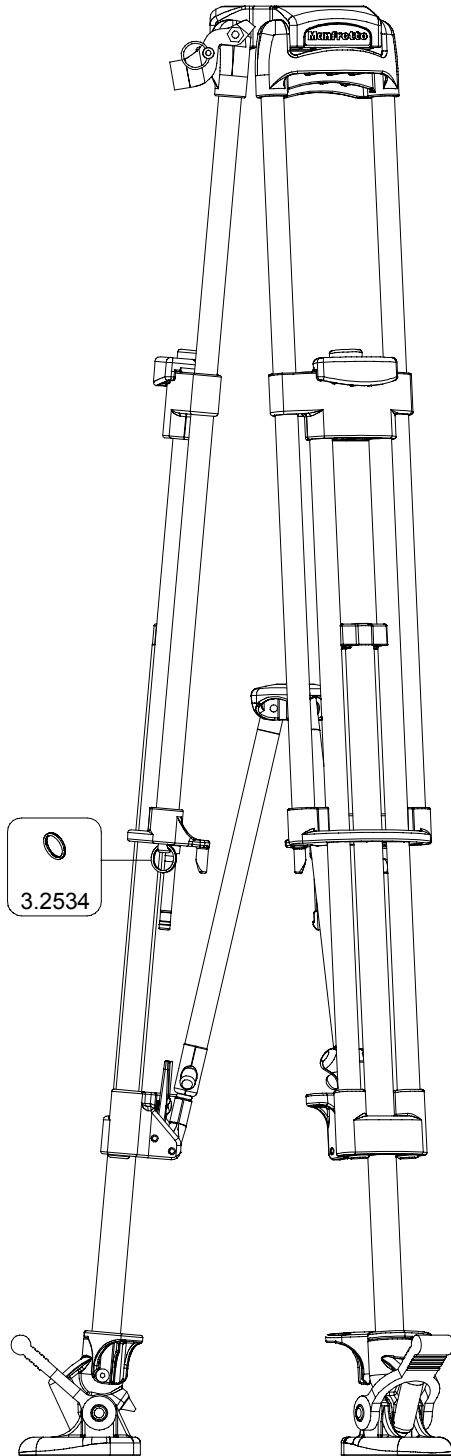

Manfrotto nord

ART.
540ART

VERSIONE: 001
DEL: 2001-10-10

FOR LEGS AND SPREADER SPARE LIST
SEE DRAWING: ART. R540.21