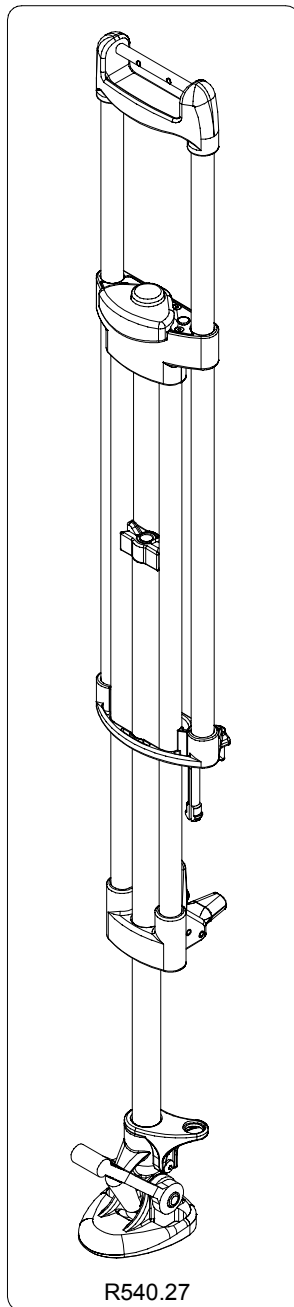

Manfrotto nord

ART.
540ART

VERSIONE: 001
DEL: 2001-10-10

FOR LEGS AND SPREADER SPARE LIST
SEE DRAWING: ART. R540.21