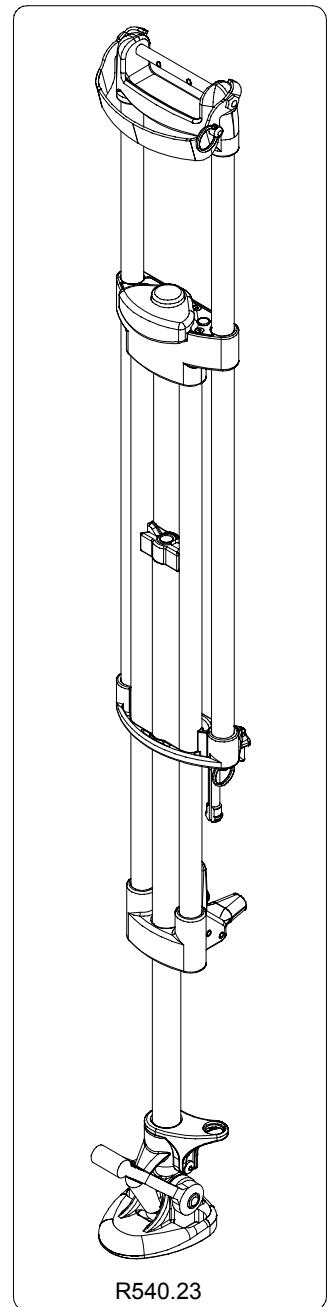

Manfrotto nord

ART.
540ART

VERSIONE: 001
DEL: 2001-10-10

FOR LEGS AND SPREADER SPARE LIST
SEE DRAWING: ART. R540.21