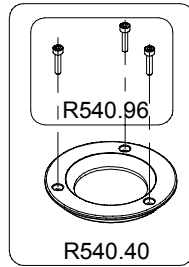

Manfrotto nord

ART.
540ART

VERSIONE: 001
DEL: 2001-10-10

FOR LEGS AND SPREADER SPARE LIST
SEE DRAWING: ART. R540.21