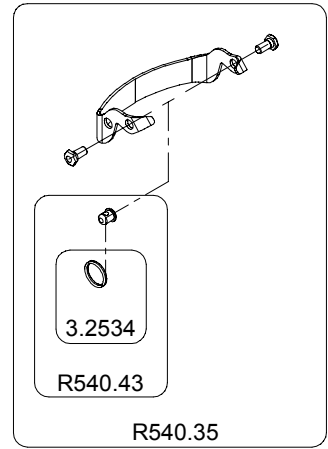

Manfrotto nord

ART.
540ART

VERSIONE: 001
DEL: 2001-10-10

FOR LEGS AND SPREADER SPARE LIST
SEE DRAWING: ART. R540.21