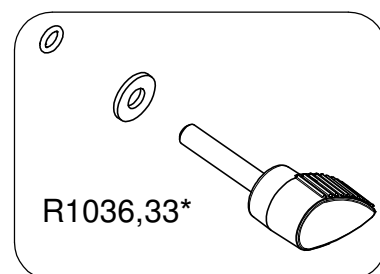

Manfrotto
Imagine More

ART. 500HLV

*NOTE
For model MHXPRO-2W
use part R104515