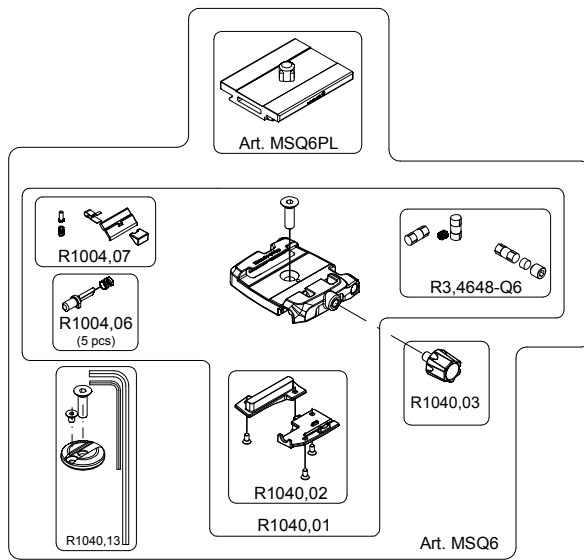

Manfrotto
Imagine More

ART. 468MGQ6

For serial number
from C000001

BOX
RIL,141,90