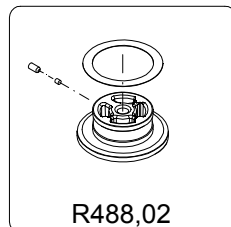

Manfrotto
Imagine More

ART. 468MGQ6

For serial number
from C000001

BOX
RIL,141,90