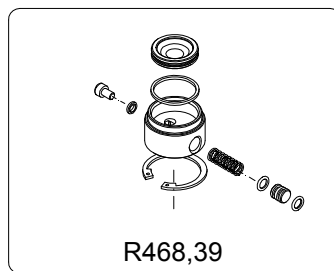

Manfrotto
Imagine More

ART. 468MGQ6

For serial number
from C000001

BOX
RIL,141,90