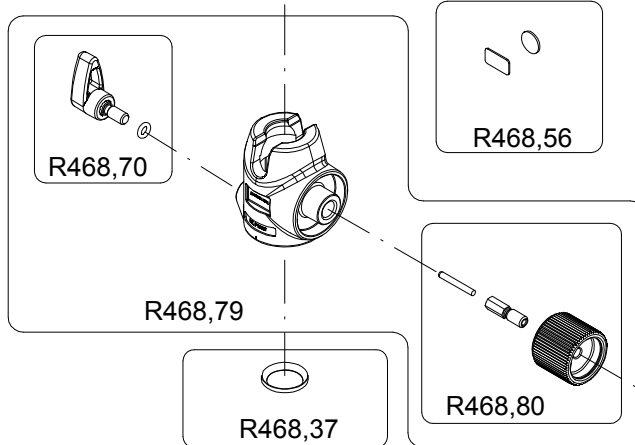

Manfrotto
Imagine More

ART. 468MGQ6

For serial number
from C000001

BOX
RIL,141,90