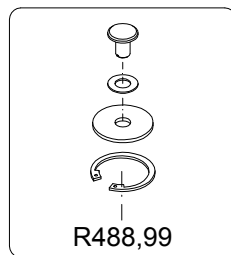

Manfrotto
Imagine More

ART. 468MGQ6

For serial number
from C000001

BOX
RIL,141,90