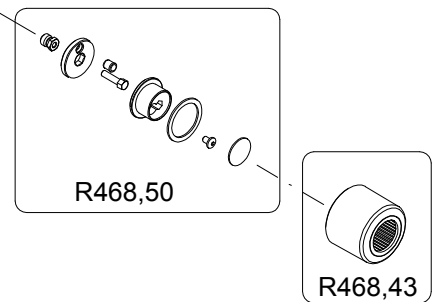

Manfrotto
Imagine More

ART. 468MGQ6

For serial number
from C000001

BOX
RIL,141,90