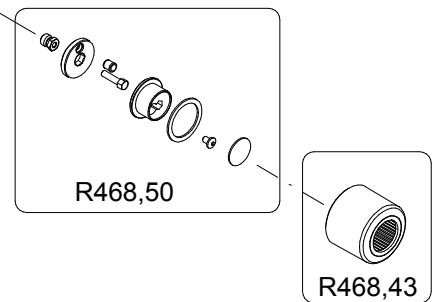

Manfrotto
Imagine More

ART. 468MGQ6

For serial number
from C0000001

BOX
RIL,141,90