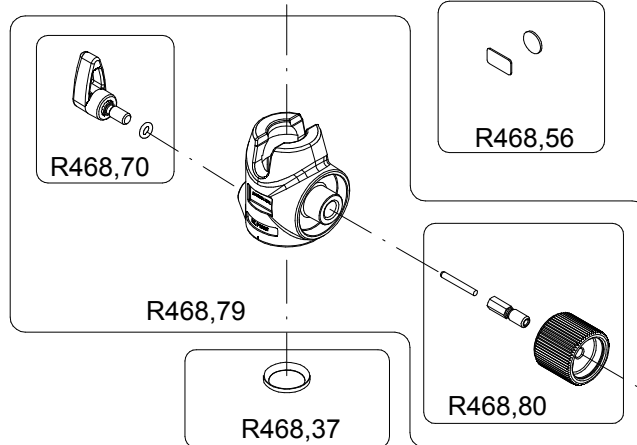

Manfrotto
Imagine More

ART. 468MGQ6

For serial number
from C0000001

BOX
RIL,141,90