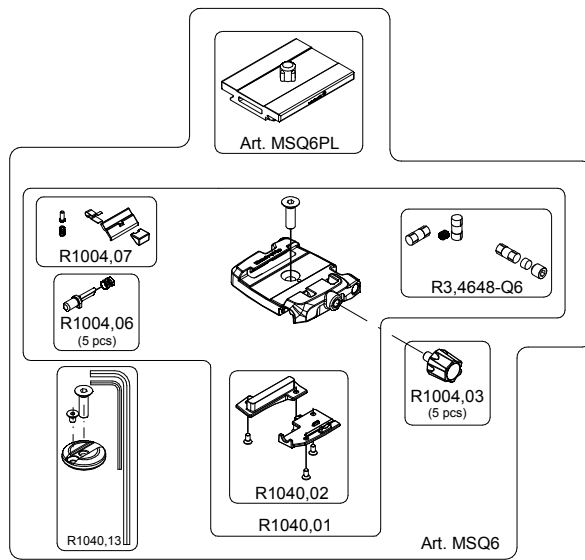

Manfrotto
Imagine More

ART. 468MGQ6

For serial number
from C0000001

BOX
RIL,141,90