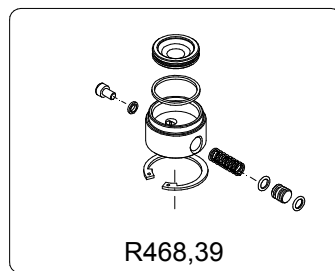

Manfrotto
Imagine More

ART. 468MGQ6

For serial number
from C0000001

BOX
RIL,141,90