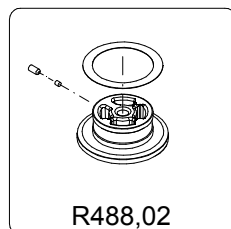

Manfrotto
Imagine More

ART. 468MGQ6

For serial number
from C0000001

BOX
RIL,141,90