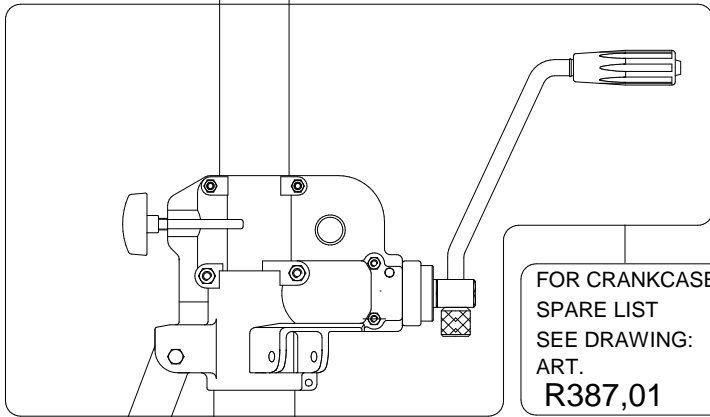

2020-11-18

FOR 3rd SCT
SPARE LIST
SEE DRAWING:
ART.
R387,13

FOR GEARED COLUMN
ORDER CODE:
R387,19

FOR CRANKCASE
SPARE LIST
SEE DRAWING:
ART.
R387,01

R387,80
ALL LABEL