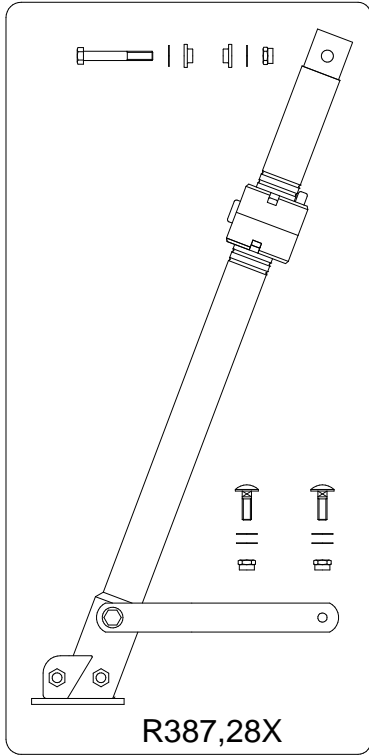

2020-11-18

FOR 3rd SCT
SPARE LIST
SEE DRAWING:
ART.
R387,13

FOR GEARED COLUMN
ORDER CODE:
R387,19

FOR CRANKCASE
SPARE LIST
SEE DRAWING:
ART.
R387,01

R387,80
ALL LABEL