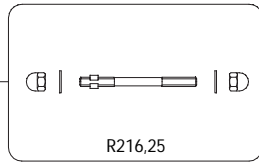

# Manfrotto nord

ART.  
351MVB

2005-05-10

R351,12B

R216,25

R351,01

R351,14

R351,31

R216,04

R216,12

NEW VERSION M12

R351,30

M

R216,13

OLD VERSION M8

R351,09