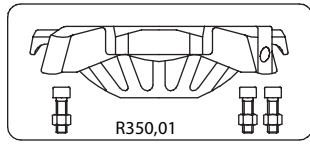

Manfrotto nord

ART.
350

For serial number
from A0183324

2005-05-10

R250,45

R250,46