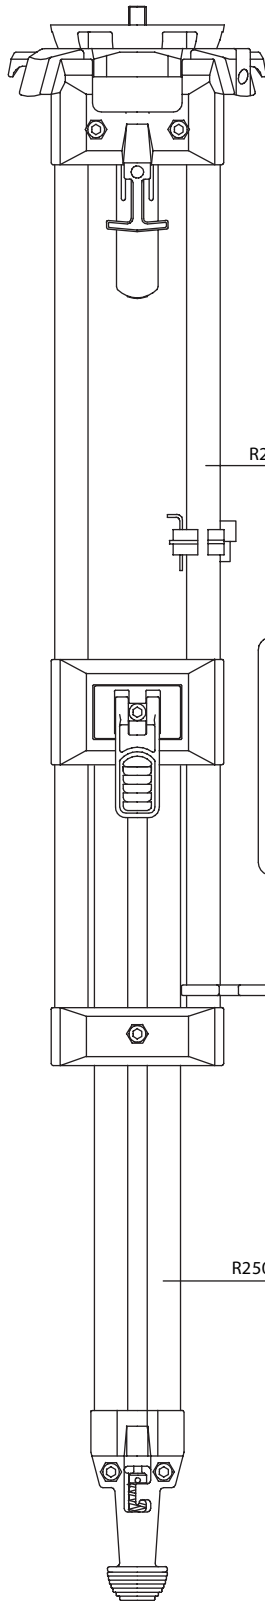

Manfrotto nord

ART.
350

For serial number
from A0183324

2005-05-10

R250,45

R250,46