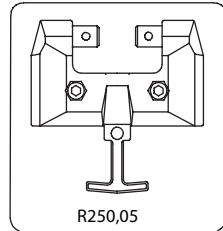

Manfrotto nord

ART.
350

For serial number
from A0183324

2005-05-10

R250,45

R250,46