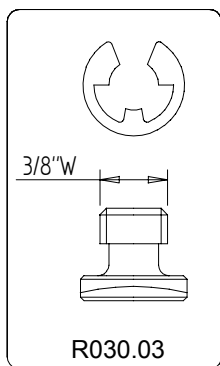

VERSIONE: 002
DEL: 2000-09-29

329.17

CORK PAD FOR OLD VERSION ONLY

329.31

RUBBER PAD

E329.524Z

R030.03

R357.05