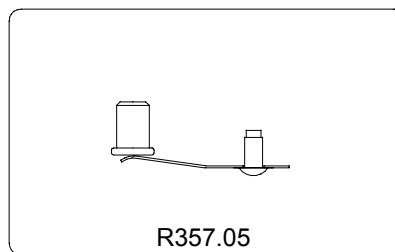

VERSIONE: 002
DEL: 2000-09-29

329.17

CORK PAD FOR OLD VERSION ONLY

329.31

RUBBER PAD

E329.524Z

R030.03

R357.05