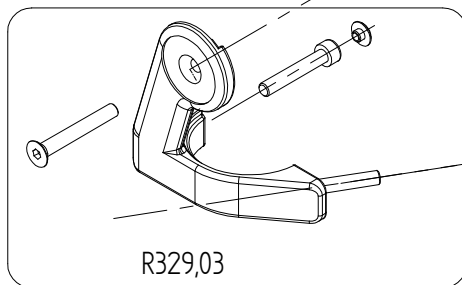

# Manfrotto nord

ART.

**329RC4**

For serial number  
from C0000429

2004-11-10

**IMPORTANT**  
For the order, please specify  
the serial number of the head

R329,16

R329,04