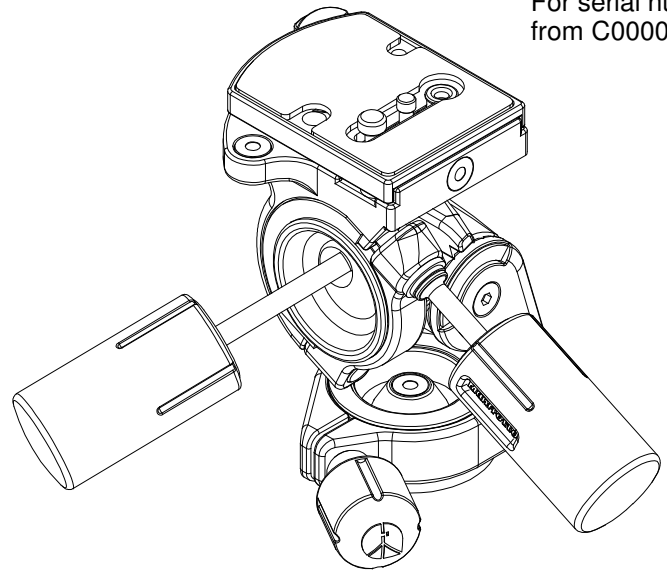

# Manfrotto nord

ART.

**329RC4**

For serial number  
from C0000429

2004-11-10

**IMPORTANT**  
For the order, please specify  
the serial number of the head

R329,16

R329,04