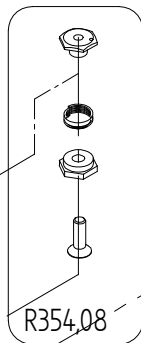

# Manfrotto nord

ART.

**329RC4**

For serial number  
from C0000429

2004-11-10

**IMPORTANT**  
For the order, please specify  
the serial number of the head

R329,16

R329,04