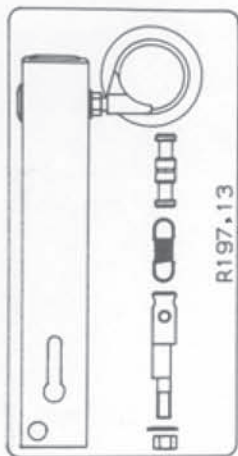

2005-09-30

* BASE WITHOUT BUSHING ORDER CODE: R197.97

* OLD VERS10V SPIDER ORDER CODE: E197.502Z

set of 5

set of 5