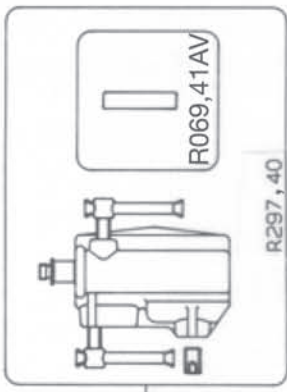

2005-09-30

* BASE WITHOUT BUSHING ORDER CODE: R197.97

* OLD VERS10V SPIDER ORDER CODE: E197.502Z

set of 5

set of 5