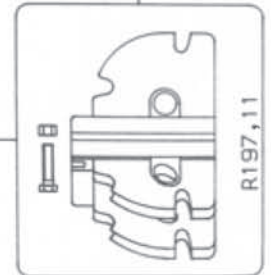

2005-09-30

* BASE WITHOUT BUSHING ORDER CODE: R197.97

* OLD VERS10V SPIDER ORDER CODE: E197.502Z

set of 5

set of 5