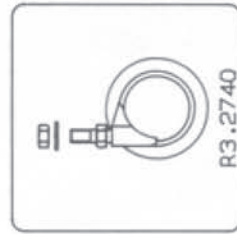

2005-09-30

* BASE WITHOUT BUSHING ORDER CODE: R197.97

* OLD VERS10V SPIDER ORDER CODE: E197.502Z

set of 5

set of 5