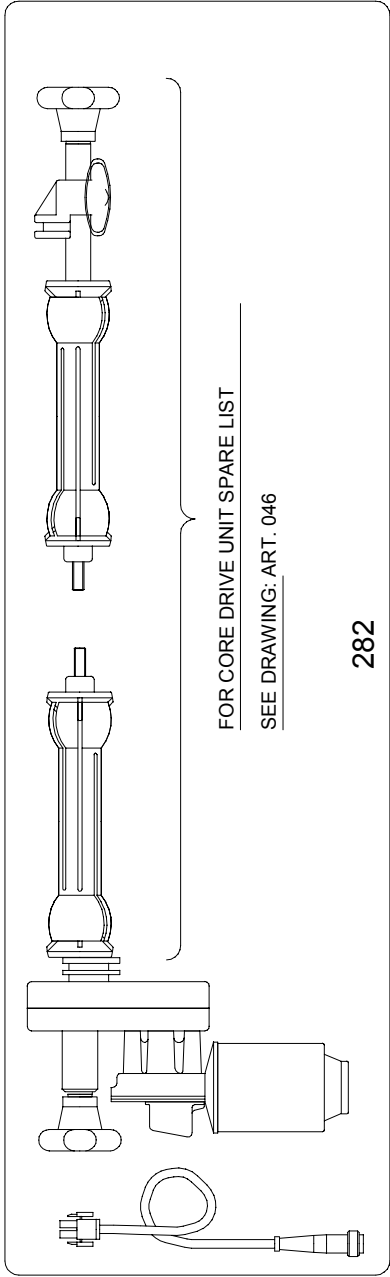

VERSIONE: 001
DEL: 1990-11-30

FOR CORE DRIVE UNIT SPARE LIST
SEE DRAWING: ART. 046

282

SPARES AVAILABLE

279

	285RU
	285R
	286
	284R
	285CU
	285C
	284C