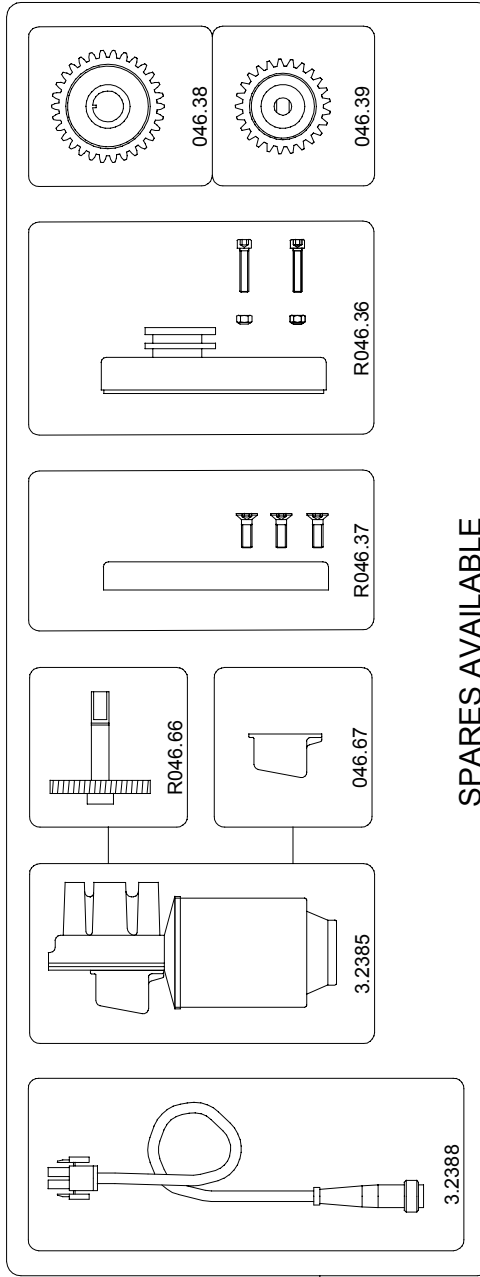

VERSIONE: 001
DEL: 1990-11-30

FOR CORE DRIVE UNIT SPARE LIST
SEE DRAWING: ART. 046

282

SPARES AVAILABLE

279

	285RU
	285R
	286
	284R
	285CU
	285C
	284C