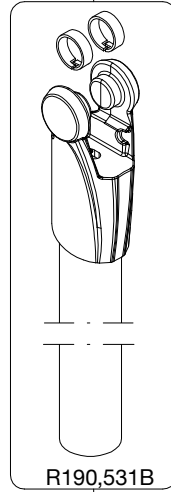

Manfrotto

PROFESSIONAL CAMERA SUPPORTS

ART. 190XWNB

For serial number
from A2122146

R190,518

R190,530

R190,544

R190,543

R458,39

R190,534

R190,531B

R190,528

R190,510B

Art. 190SPK2N

Tool (TORX T25) included in :
- Spare part R055,399
- Spare part R190,499

R055,399

R190,523

R055,315

R190,535

R190,527

R190,427

R190,389B

R190,390B

R190,499