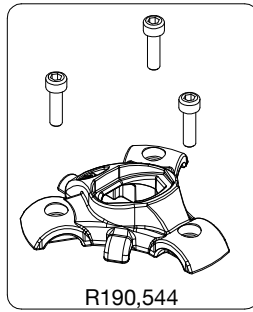

Manfrotto

PROFESSIONAL CAMERA SUPPORTS

ART. 190XWNB

For serial number
from A2122146

R190,518

R190,530

R190,544

R190,543

R458,39

R190,534

R190,531B

R190,528

R190,510B

Art. 190SPK2N

Tool (TORX T25) included in :
- Spare part R055,399
- Spare part R190,499

R055,399