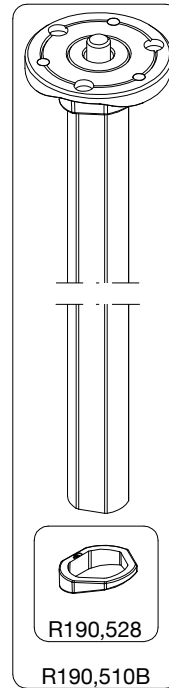

Manfrotto

PROFESSIONAL CAMERA SUPPORTS

ART. 190XWNB

For serial number
from A2122146

R190,518

R190,530

R190,544

R190,543

R458,39

R190,534

R190,531B

R190,528

R190,510B

Art. 190SPK2N

Tool (TORX T25) included in :
- Spare part R055,399
- Spare part R190,499

R055,399

R190,523

R055,315

R190,535

R190,527

R190,427

R190,389B

R190,390B

R190,499