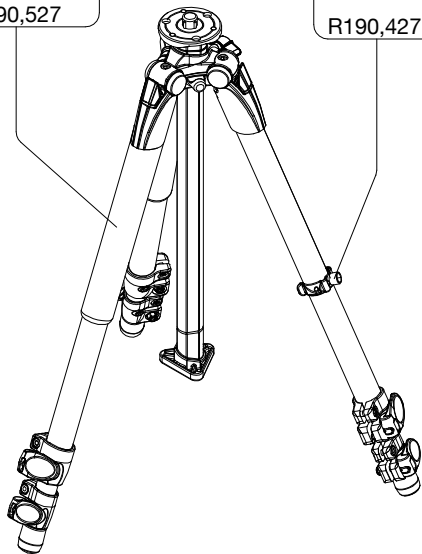

Manfrotto

PROFESSIONAL CAMERA SUPPORTS

ART. 190XWNB

For serial number
from A2122146

R190,518

R190,530

R190,544

R190,543

R190,523

R055,315

R190,535

R190,527

R190,427

R190,389B

R190,390B

R190,499