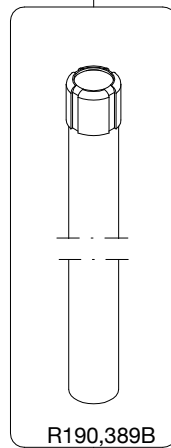

Manfrotto

PROFESSIONAL CAMERA SUPPORTS

ART. 190XWNB

For serial number
from A2122146

R190,518

R190,530

R190,544

R190,543

R458,39

R190,534

R190,531B

R190,528

R190,510B

Art. 190SPK2N

Tool (TORX T25) included in :
- Spare part R055,399
- Spare part R190,499

R055,399

R190,523

R055,315

R190,535

R190,527

R190,427

R190,389B

R190,390B

R190,499