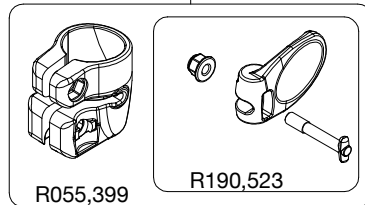

R458,39

R190,534

R190,531B

R190,528

R190,510B

Art. 190SPK2N

Tool (TORX T25) included in :
- Spare part R055,399
- Spare part R190,499

R055,399

R190,523

R055,315

R190,535

R190,527

R190,427

R190,389B

R190,390B

R190,499