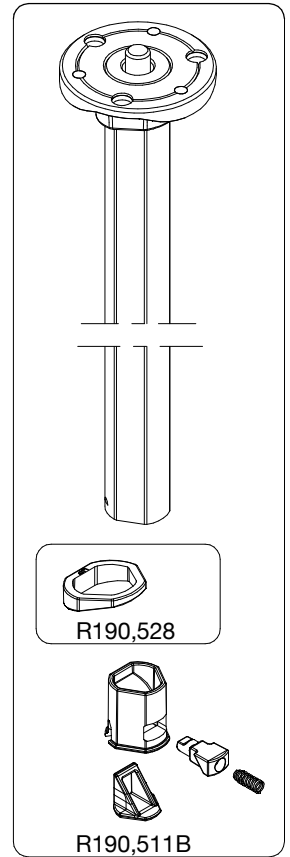

Manfrotto
Imagine More

ART. 190XPROL

For serial number
from A3610002

R190,508

R190,525

R190,507

R410,27

Tool (TORX T25) included in :
- Spare part R055,399
- Spare part R190,499

R190,528

R190,511B

R190,518

R190,506

R190,542

R190,534

R190,541

R190,460B

R190,527

R458,39

R190,499

R190,524

R055,399

R190,523

R190,459B

R190,526 Set of 3