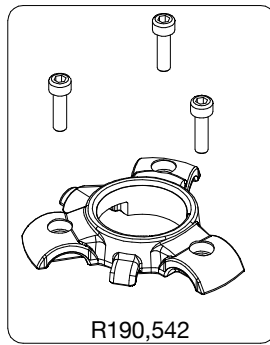

Manfrotto
Imagine More

ART. 190XPROL

For serial number
from A3610002

R190,508

R190,525

R190,507

R410,27

Tool (TORX T25) included in :
- Spare part R055,399
- Spare part R190,499

R190,528

R190,511B

R190,518

R190,506

R190,542

R190,534

R190,541

R190,460B

R190,527

R458,39

R190,499

R190,524

R055,399

R190,523

R190,459B

R190,526 Set of 3