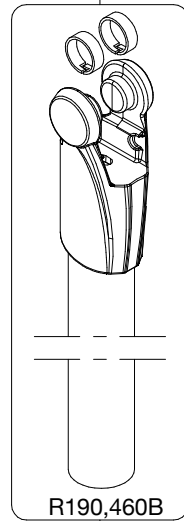

Manfrotto
Imagine More

ART. 190XPROL

For serial number
from A3610002

R190,508

R190,525

R190,507

R410,27

Tool (TORX T25) included in :
- Spare part R055,399
- Spare part R190,499

R190,528

R190,511B

R190,518

R190,506

R190,542

R190,534

R190,541

R190,460B

R190,527

R458,39

R190,499

R190,524

R055,399

R190,523

R190,459B

R190,526 Set of 3