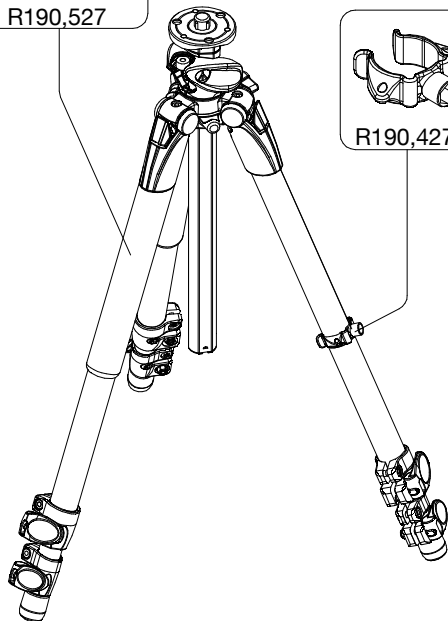

Manfrotto
Imagine More

ART. 190XPROL

For serial number
from A3610002

R190,508

R190,525

R190,507

R410,27

Tool (TORX T25) included in :
- Spare part R055,399
- Spare part R190,499

R190,527

R458,39

R190,499

R190,524

R055,399

R190,523

R190,459B

R190,526 Set of 3