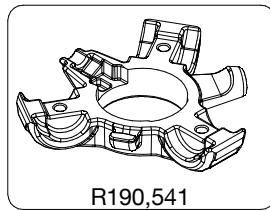

Manfrotto
Imagine More

ART. 190XPROL

For serial number
from A3610002

R190,508

R190,525

R190,507

R410,27

Tool (TORX T25) included in :
- Spare part R055,399
- Spare part R190,499

R190,528

R190,511B

R190,518

R190,506

R190,542

R190,534

R190,541

R190,460B

R190,527

R458,39

R190,499

R190,524

R055,399

R190,523

R190,459B

R190,526 Set of 3