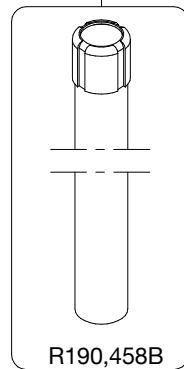

R190,523

R190,458B