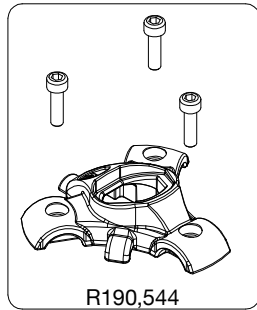

Manfrotto

PROFESSIONAL CAMERA SUPPORTS

ART. 190XB

For serial number
from A2122146

R190,518

R190,530

R190,544

R190,543

R190,534

R190,531B

R190,528

R190,510B

Tool (TORX T25) included in :
- Spare part R055,399
- Spare part R190,499

R458,39

R055,399

R190,523