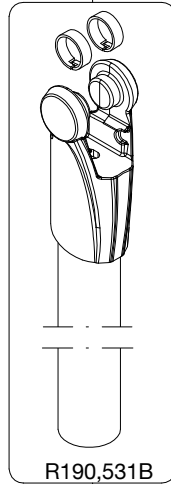

Manfrotto

PROFESSIONAL CAMERA SUPPORTS

ART. 190XB

For serial number
from A2122146

R190,518

R190,530

R190,544

R190,543

R190,534

R190,531B

R190,528

R190,510B

Tool (TORX T25) included in :
- Spare part R055,399
- Spare part R190,499

R458,39

R055,399

R190,523

R055,315

R190,535

R190,527

R190,427

R190,389B

R190,390B

R190,499

R190,524