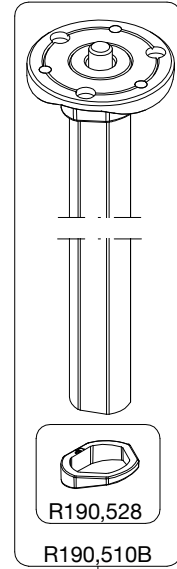

Manfrotto

PROFESSIONAL CAMERA SUPPORTS

ART. 190XB

For serial number
from A2122146

R190,518

R190,530

R190,544

R190,543

R190,534

R190,531B

R190,528

R190,510B

Tool (TORX T25) included in :
- Spare part R055,399
- Spare part R190,499

R458,39

R055,399

R190,523

R055,315

R190,535

R190,527

R190,427

R190,389B

R190,390B

R190,499

R190,524