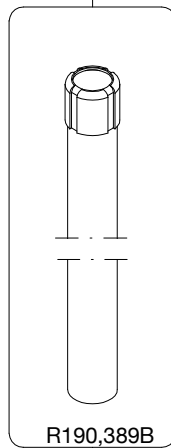

Manfrotto

PROFESSIONAL CAMERA SUPPORTS

ART. 190XB

For serial number
from A2122146

R190,518

R190,530

R190,544

R190,543

R190,534

R190,531B

R190,528

R190,510B

Tool (TORX T25) included in :
- Spare part R055,399
- Spare part R190,499

R458,39

R055,399

R190,523

R055,315

R190,535

R190,527

R190,427

R190,389B

R190,390B

R190,499

R190,524