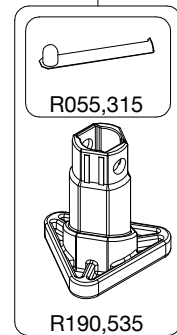

R190,534

R190,531B

R190,528

R190,510B

Tool (TORX T25) included in :
- Spare part R055,399
- Spare part R190,499

R458,39

R055,399

R190,523

R055,315

R190,535

R190,527

R190,427

R190,389B

R190,390B

R190,499

R190,524