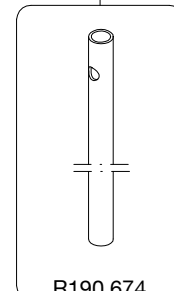

Manfrotto
PROFESSIONAL CAMERA SUPPORTS

ART. 190CXPRO4

For serial number
from A1106892

R190M,607

R190,692

R190,629

R410,27

R190M,608

Tool (TORX T25) included in :
- Spare part R190,705
- Spare part R190,706
- Spare part R190,707

R190,528

R190,602

R190,518

R190,506

R190M,623

R190,609

R190,622

R190,671

R190,427

R190,673

R190,616

TO BE MOUNTED
ON TUBES

R190,406

TO BE MOUNTED
ON CLAMPING-COLLARS

R190,705

R190,523

R190,707

R190,524

R190,672

R190,674

R190,706

R190,523

R190,611 Set of 3