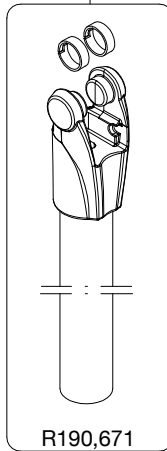

Manfrotto
PROFESSIONAL CAMERA SUPPORTS

ART. 190CXPRO4

For serial number
from A1106892

R190M,607

R190,692

R190,629

R410,27

R190M,608

Tool (TORX T25) included in :
- Spare part R190,705
- Spare part R190,706
- Spare part R190,707

R190,528

R190,602

R190,518

R190,506

R190M,623

R190,609

R190,622

R190,671

R190,427

R190,673

R190,616

TO BE MOUNTED
ON TUBES

R190,406

TO BE MOUNTED
ON CLAMPING-COLLARS

R190,705

R190,523

R190,707

R190,524

R190,672

R190,674

R190,706

R190,523

R190,611 Set of 3