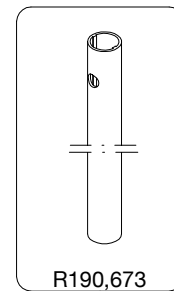

Tool (TORX T25) included in :
- Spare part R190,705
- Spare part R190,706
- Spare part R190,707

R190,528

R190,602

R190,518

R190,506

R190M,623

R190,609

R190,622

R190,671

R190,427

R190,673

R190,616

TO BE MOUNTED
ON TUBES

R190,406

TO BE MOUNTED
ON CLAMPING-COLLARS

R190,705