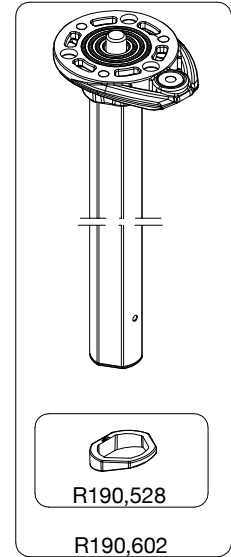

Manfrotto
PROFESSIONAL CAMERA SUPPORTS

ART. 190CXPRO4

For serial number
from A1106892

R190M,607

R190,692

R190,629

R410,27

R190M,608

Tool (TORX T25) included in :
- Spare part R190,705
- Spare part R190,706
- Spare part R190,707

R190,528

R190,602

R190,518

R190,506

R190M,623

R190,609

R190,622

R190,671

R190,427

R190,673

R190,616

TO BE MOUNTED
ON TUBES

R190,406

TO BE MOUNTED
ON CLAMPING-COLLARS

R190,705

R190,523

R190,707

R190,524

R190,672

R190,674

R190,706

R190,523

R190,611 Set of 3