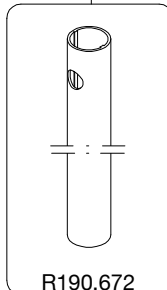

Tool (TORX T25) included in :
- Spare part R190,705
- Spare part R190,706
- Spare part R190,707

R190,528

R190,602

R190,518

R190,506

R190M,623

R190,609

R190,622

R190,671

R190,427

R190,673

R190,616

TO BE MOUNTED
ON TUBES

R190,406

TO BE MOUNTED
ON CLAMPING-COLLARS

R190,705

R190,523

R190,707

R190,524

R190,672

R190,674

R190,706

R190,523

R190,611 Set of 3