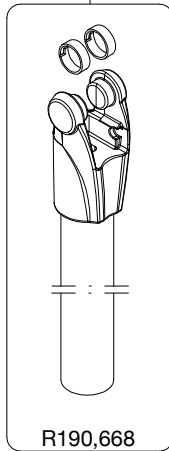

Manfrotto
PROFESSIONAL CAMERA SUPPORTS

ART. 190CXPRO3

For serial number
from A1106804

R190M,607

R190,692

R190,629

R410,27

R190M,608

R190,518

R190,506

R190M,623

R190,622

R190,609

R190,668

R190,427

R190,528

R190,602

R458,39

R190,616

TO BE MOUNTED
ON TUBES

R190,406

TO BE MOUNTED
ON CLAMPING-COLLARS

R190,705

R190,523