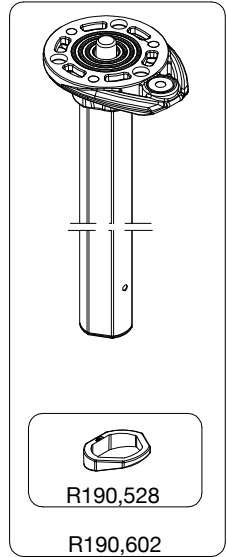

Manfrotto
PROFESSIONAL CAMERA SUPPORTS

ART. 190CXPRO3

For serial number
from A1106804

R190M,607

R190,692

R190,629

R410,27

R190M,608

R190,518

R190,506

R190M,623

R190,622

R190,609

R190,668

R190,427

R190,528

R190,602

R458,39

R190,616

TO BE MOUNTED
ON TUBES

R190,406

TO BE MOUNTED
ON CLAMPING-COLLARS

R190,705

R190,523