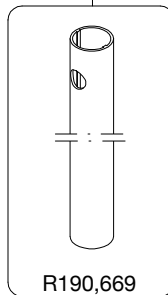

Tool (TORX T25) included in :
- Spare part R190,705
- Spare part R190,706

R190,528

R190,698

R190,616

TO BE MOUNTED
ON TUBES

R190,406

TO BE MOUNTED
ON CLAMPING-COLLARS

R190,668

R190,427

R190,705

R190,523

R055,315

R190,535

R190,669

R190,706

R190,523