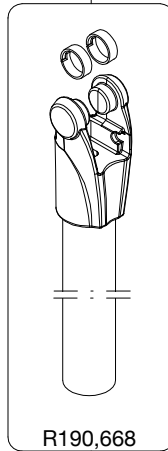

ART. 190CX3

For serial number
from A2122146

R190,518

R190,530

R190,544

R190,543

R458,39

R190,609

Tool (TORX T25) included in :
- Spare part R190,705
- Spare part R190,706

R190,528

R190,698

R190,616

TO BE MOUNTED
ON TUBES

R190,406

TO BE MOUNTED
ON CLAMPING-COLLARS

R190,668

R190,427

R190,705

R190,523

R055,315

R190,535

R190,669

R190,706

R190,523