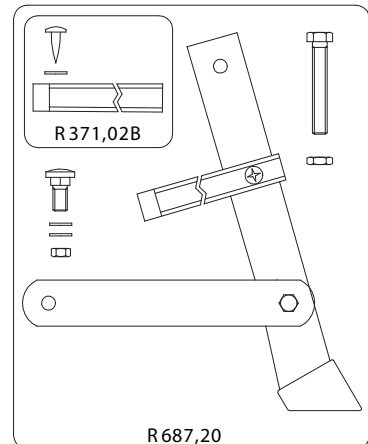

2005-09-30

FOR 3rd SCT  
SPARE LIST  
SEE DRAWING:  
ART.  
R687,04

FOR GEARED COLUMN  
SPARE LIST  
SEE DRAWING:  
ART.  
R687,91

FOR CRANKCASE  
SPARE LIST  
SEE DRAWING:  
ART.  
R083,72

R371,01B  
CABLE GRIP

R687,06

R069,66

R069,96

R069,75

R069,31

R687,08

R083,48

R371,02B