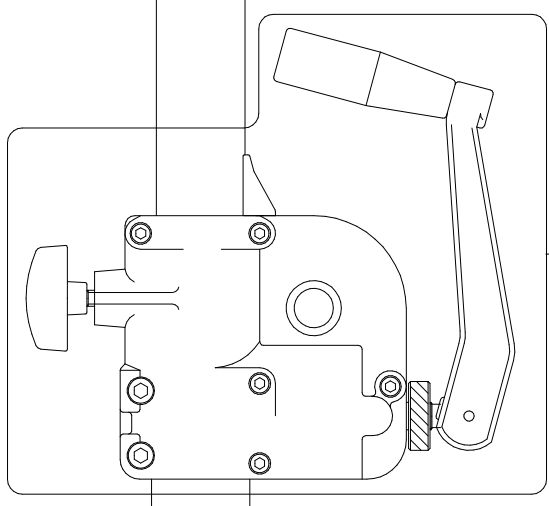

VERSIONE: 01  
DEL: 2009-06-11

FOR 3rd SCT  
SPARE LIST  
SEE DRAWING:  
ART.  
R087.22

FOR GEARED COLUMN  
SPARE LIST  
SEE DRAWING:  
ART.  
R087.91

FOR CRANKCASE  
SPARE LIST  
SEE DRAWING:  
ART.  
R083.72

371.01B  
CABLE GRIP

FOR BASE  
SPARE LIST  
SEE DRAWING:  
ART.  
297BBASE-1WH