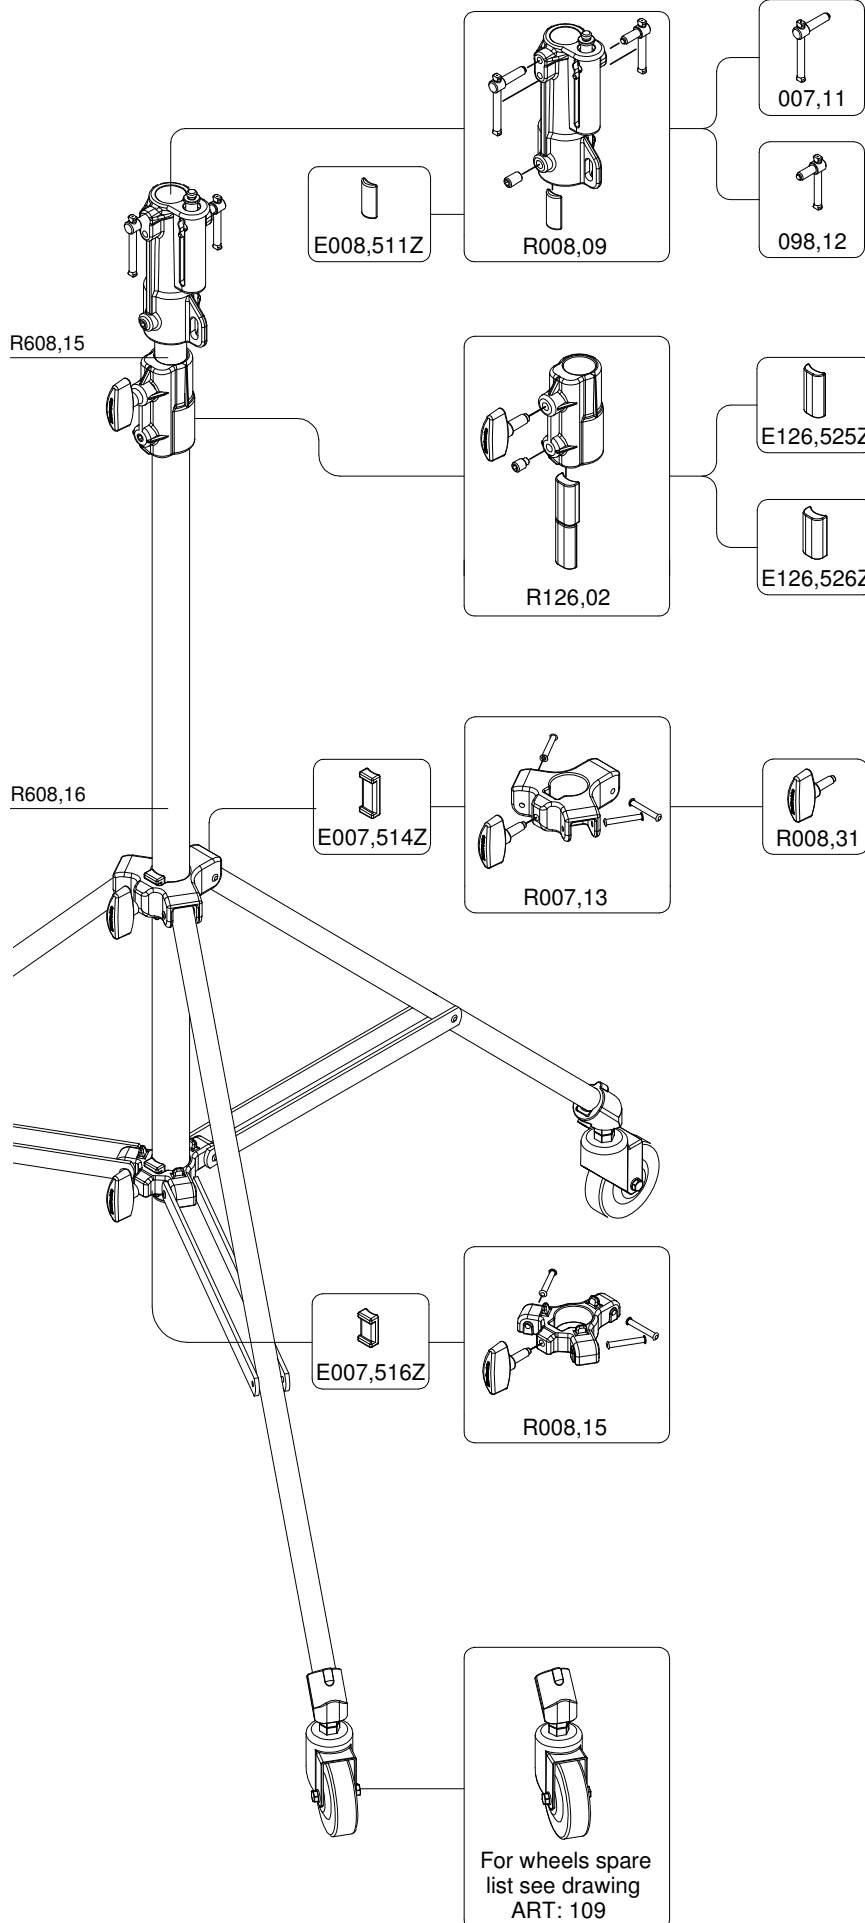

Manfrotto

PROFESSIONAL LIGHTING SUPPORTS

ART. 085BSBASE

For serial number
from 000000

For wheels spare
list see drawing
ART: 109