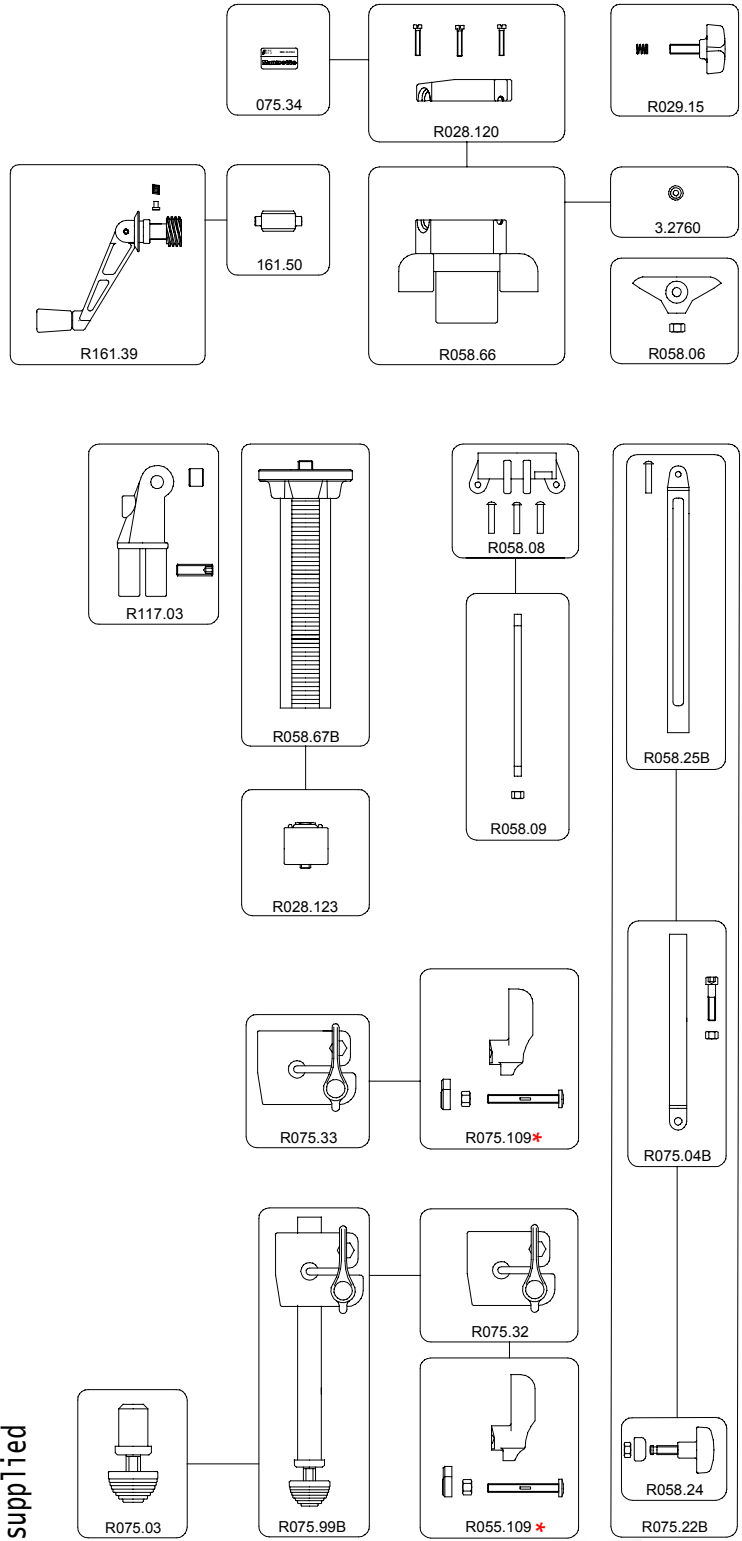

Manfrotto nord

ART.
075B

VERSIONE:005
DEL:1994-05-11

IMPORTANT:

When ordering the old type locking levers (single spiral), please specify the collar (or the diameters) in which you are going to fit them, as complete collar must be supplied

Please check lever style. Old models had a single spiral lever, please order R055.04 for upper or lower lever in this case.

New style - Twin spiral
Order R055.109 or R075.109
as shown on this drawing.

Old Style - Single spiral
Order R055.04 for upper and lower levers.