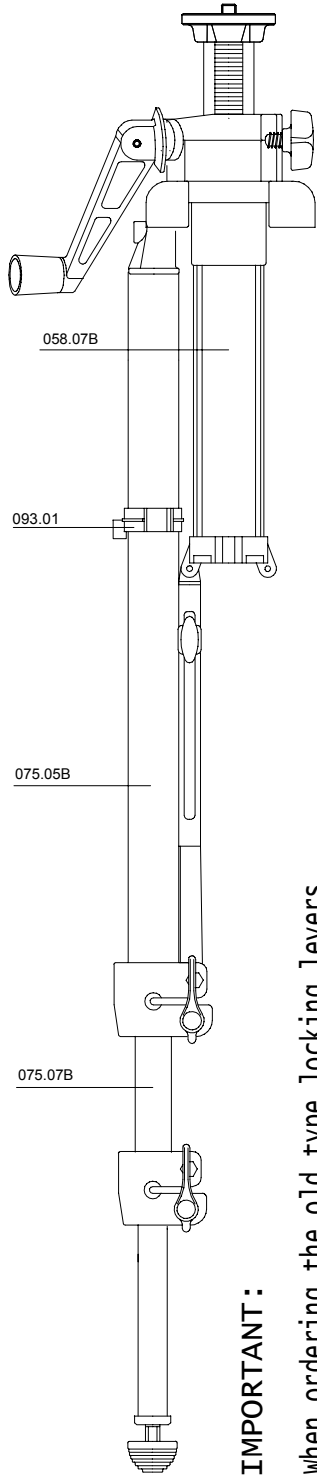

Manfrotto nord

ART.
075B

VERSIONE:005
DEL:1994-05-11

IMPORTANT:

When ordering the old type locking levers (single spiral), please specify the collar (or the diameters) in which you are going to fit them, as complete collar must be supplied

Please check lever style. Old models had a single spiral lever, please order R055.04 for upper or lower lever in this case.

New style - Twin spiral
Order R055.109 or R075.109
as shown on this drawing.

Old Style - Single spiral
Order R055.04 for upper and lower levers.