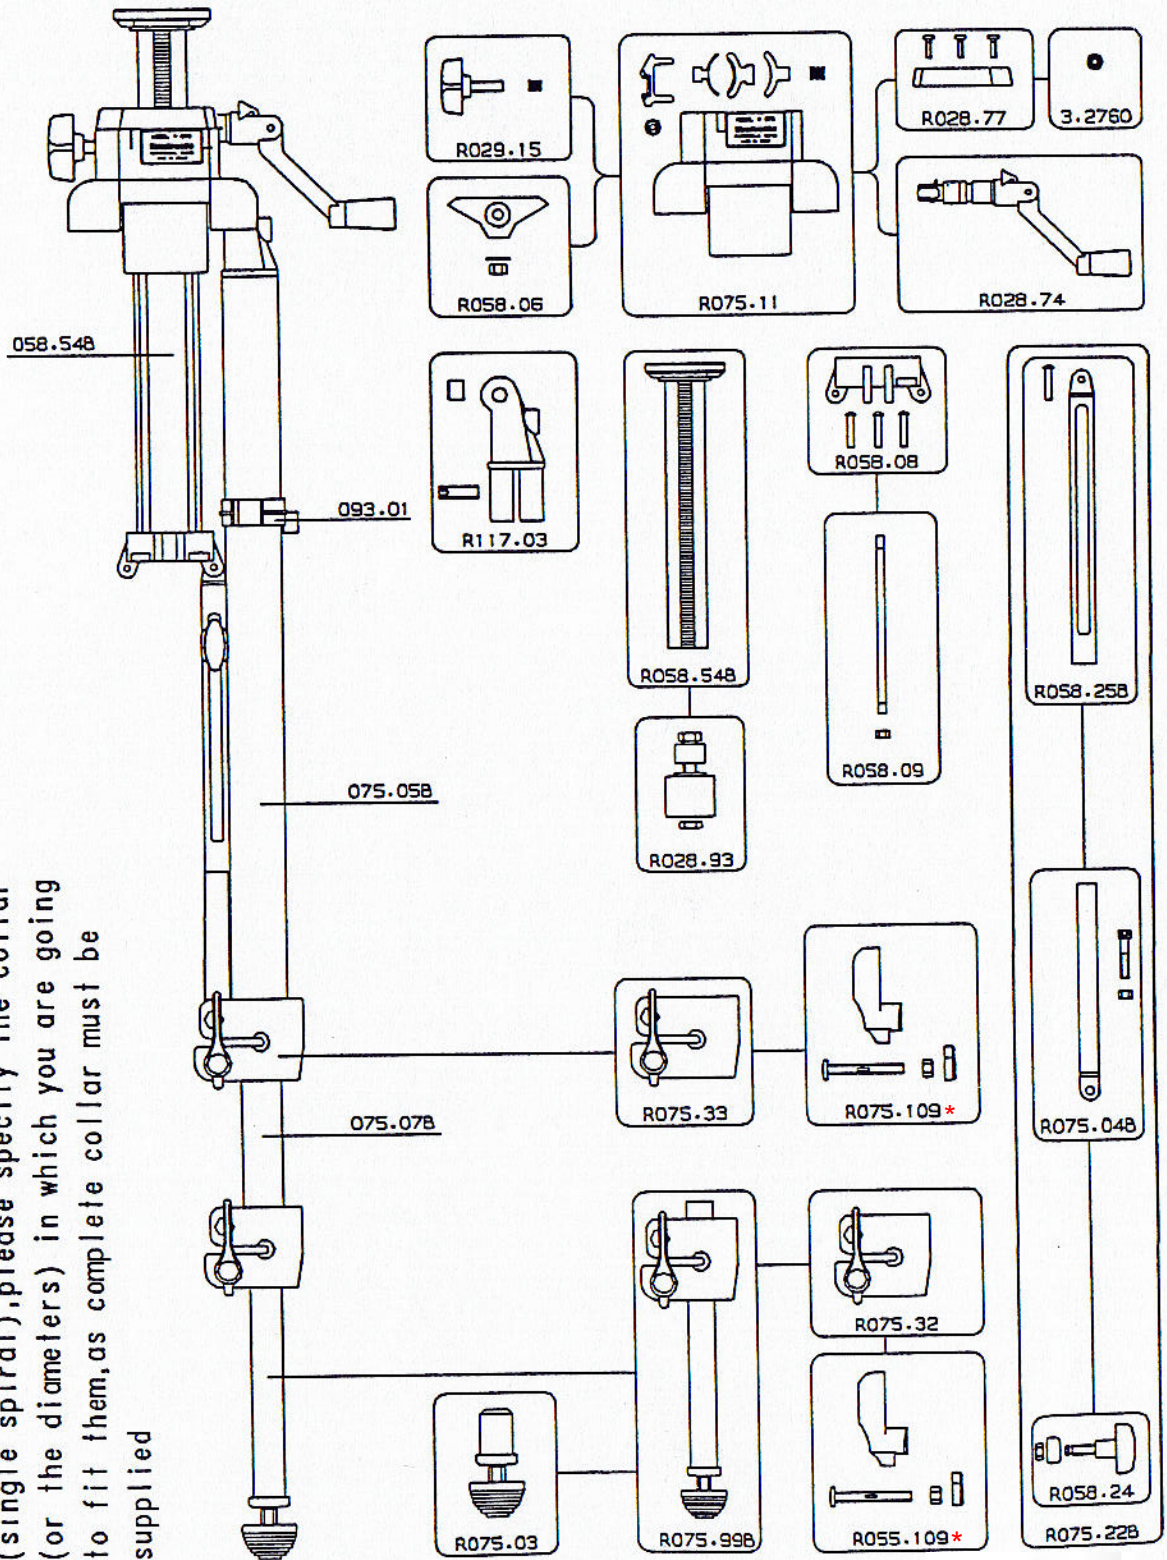

Manfrotto nord

ART.
075B

old model

VERSIONE: 005
DEL: 02-12-93

IMPORTANT:

When ordering the old type locking levers (single spiral), please specify the collar (or the diameters) in which you are going to fit them, as complete collar must be supplied

* Please check lever style. Old models had a single spiral lever, please order R055.04 for upper or lower lever in this case.

New style - Twin spiral
Order R055.109 or R075.109 as shown on this drawing.

Old Style - Single spiral
Order R055.04 for upper and lower levers.