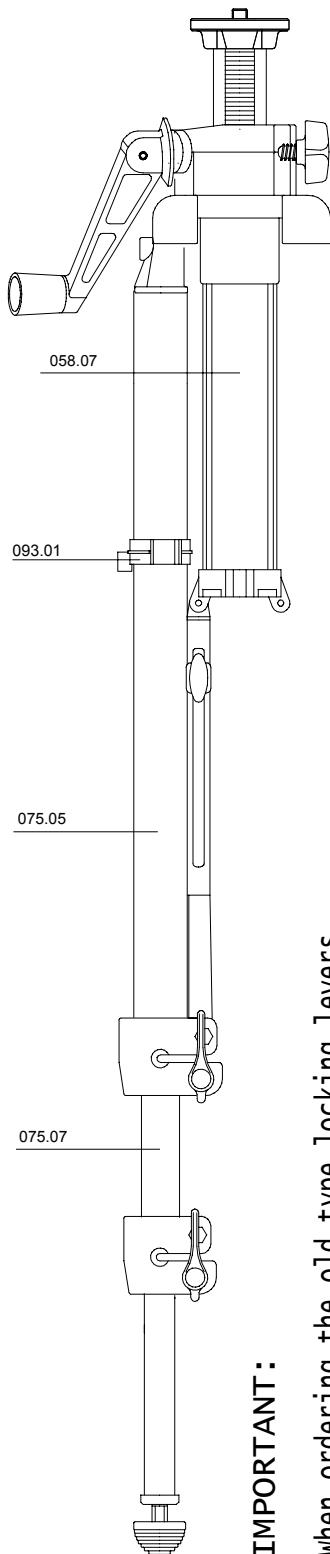

Manfrotto nord

ART.
075

VERSIONE:005
DEL:1994-05-11

IMPORTANT:

When ordering the old type locking levers (single spiral), please specify the collar (or the diameters) in which you are going to fit them, as complete collar must be supplied

* Please check lever style. Old models had a single spiral lever, please order R055.04 for upper or lower lever in this case.

New style - Twin spiral
Order R055.109 or R075.109 as shown on this drawing.

Old Style - Single spiral
Order R055.04 for upper and lower levers.