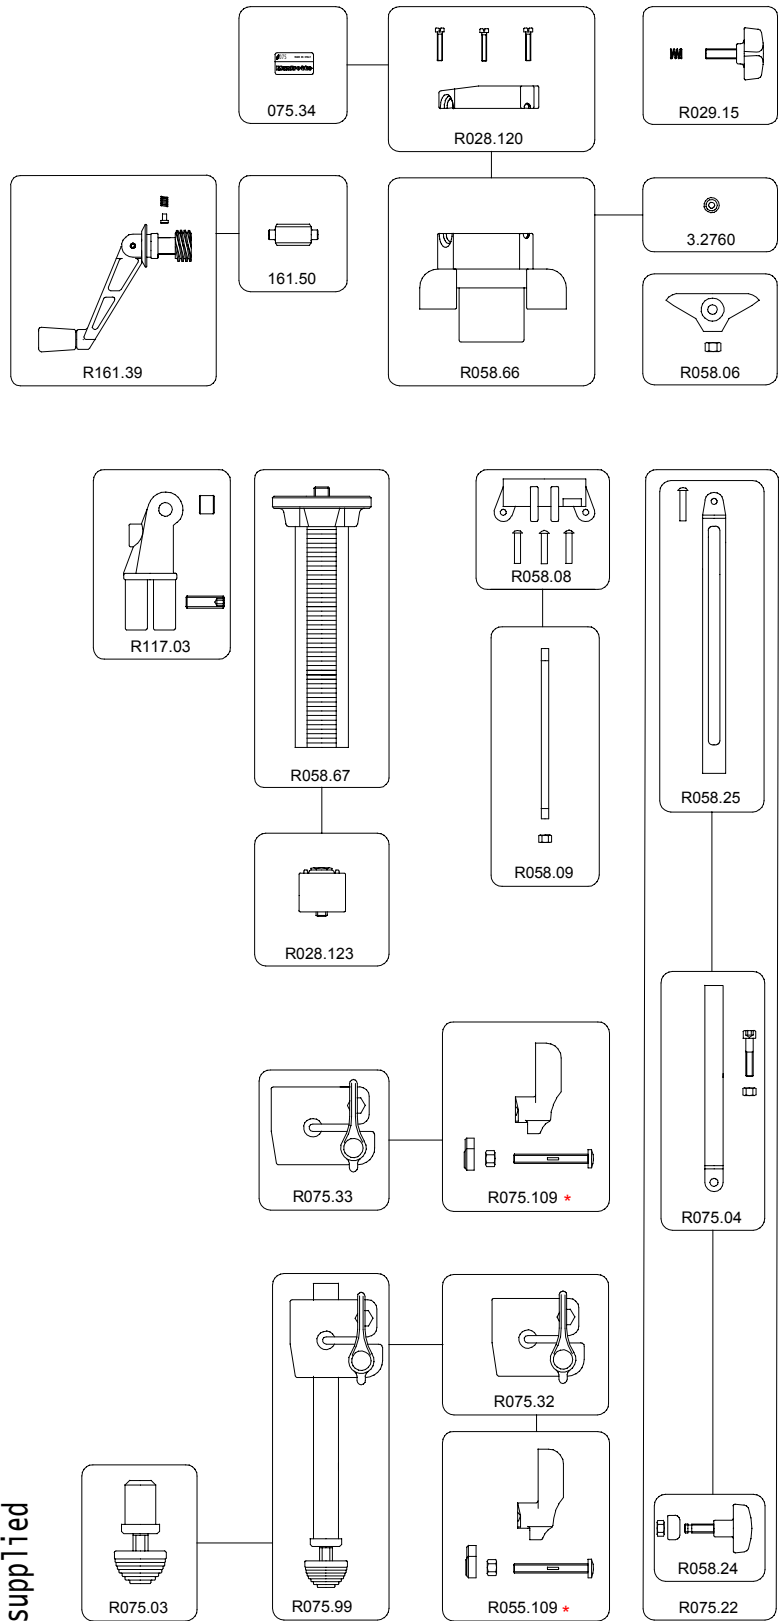

Manfrotto nord

ART.
075

VERSIONE:005
DEL:1994-05-11

IMPORTANT:

When ordering the old type locking levers (single spiral), please specify the collar (or the diameters) in which you are going to fit them, as complete collar must be supplied

* Please check lever style. Old models had a single spiral lever, please order R055.04 for upper or lower lever in this case.

New style - Twin spiral
Order R055.109 or R075.109 as shown on this drawing.

Old Style - Single spiral
Order R055.04 for upper and lower levers.