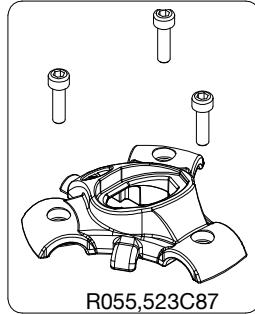

ART. 055XV

For serial number
from A1612001

R190,518

R055,526

R055,523C87

R055,524C01

R055,522C87

R055,519C87

R055,517

R055,529XB

Tool (TORX T25) included in :
- Spare part R055,395C87
- Spare part R055,399C87

R458,39

R055,395C87

R055,534

R390,32

R055,521

R190,427

R055,527B

R055,528B

R055,399C87

R190,523

R055,520 Set of 3