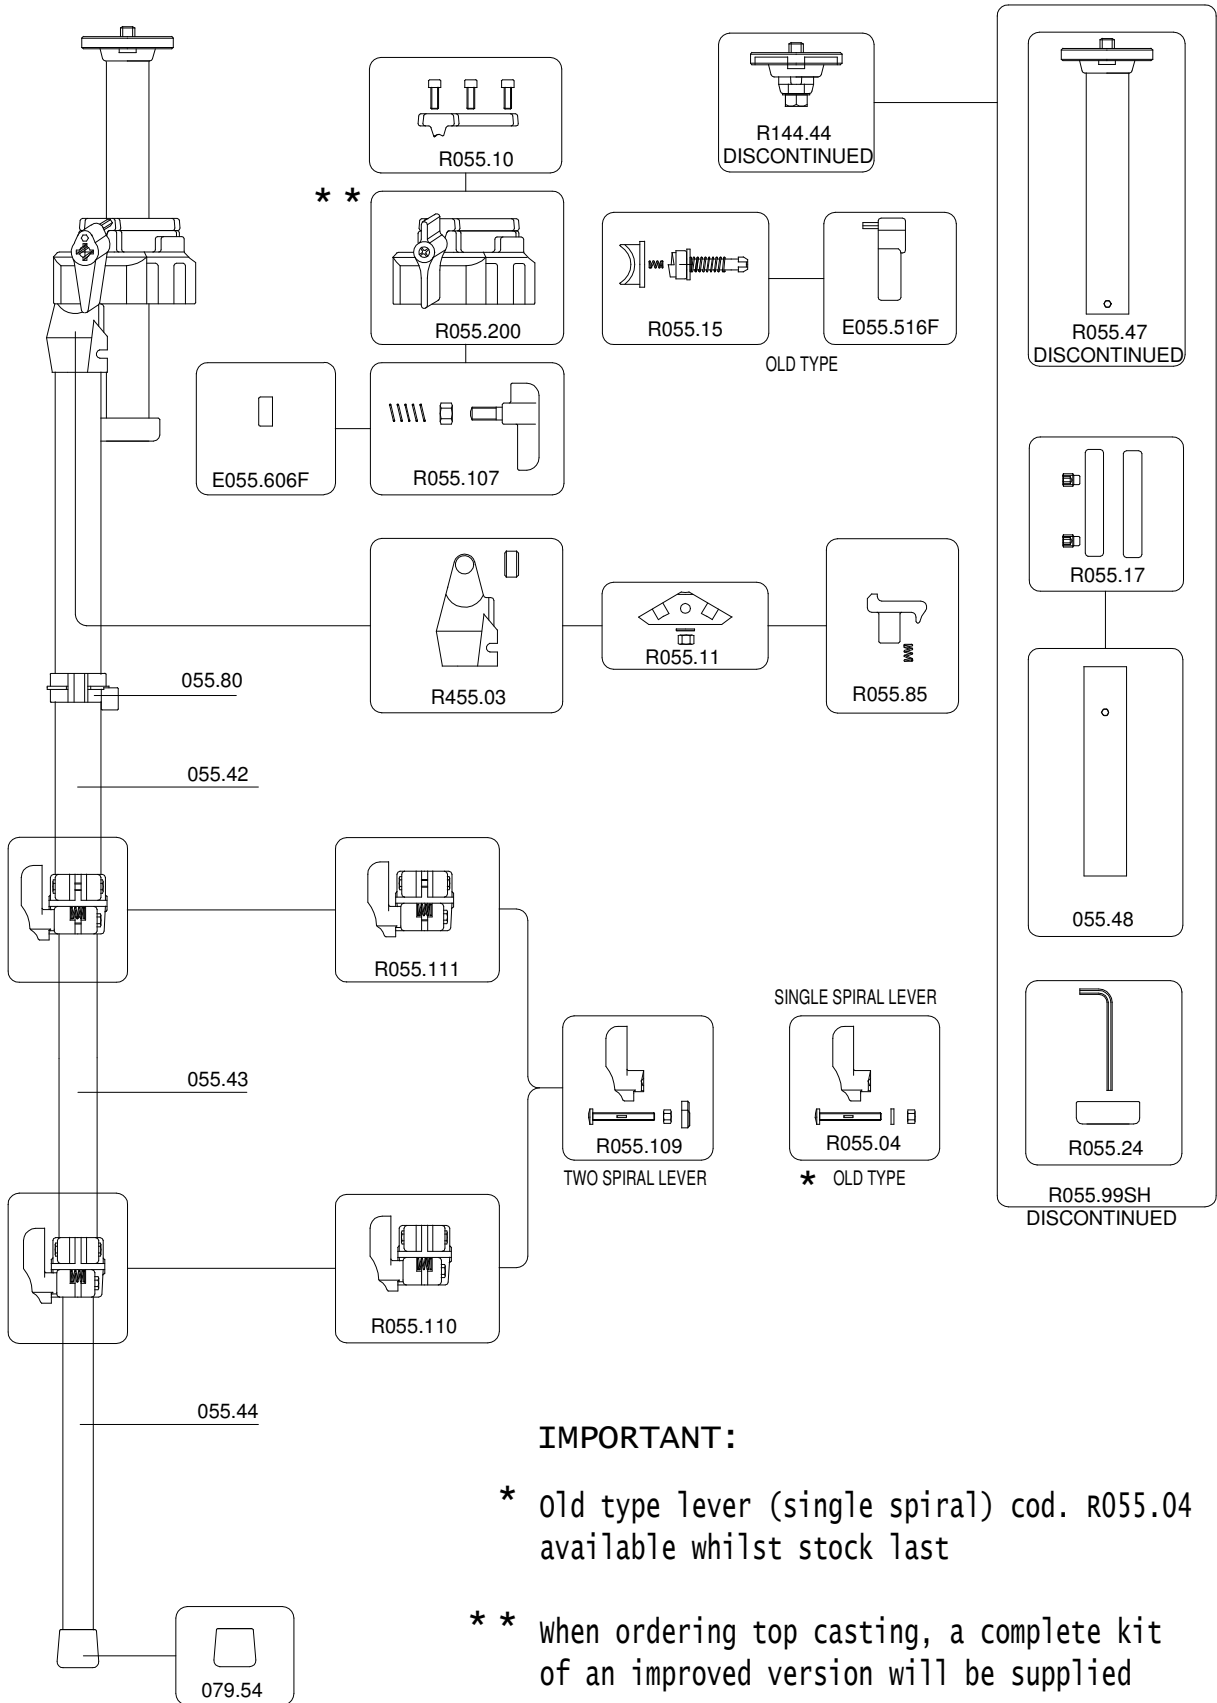

# Manfrotto nord

ART.  
055SH

VERSIONE: 003  
DEL: 1999-02-09

**IMPORTANT:**

- \* Old type lever (single spiral) cod. R055.04 available whilst stock last
- \*\* When ordering top casting, a complete kit of an improved version will be supplied