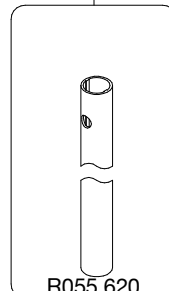

## ART. 055CXPRO4

For serial number  
from A3078088

R055M,601

R055,628

R055M,602

R190,517

R055,613

Tool (TORX T25) included in :  
- Spare part R055,634  
- Spare part R190,705  
- Spare part R190,706

R055,619

R190,619

TO BE MOUNTED  
ON TUBES  
(1 LEG)

R055,634

R536,07

R190,706

R190,523

R440,05

TO BE MOUNTED  
ON CLAMPING-COLLARS  
(1 LEG)

R055,618

R055,620

R190,705

R190,523

R190,526 Set of 3