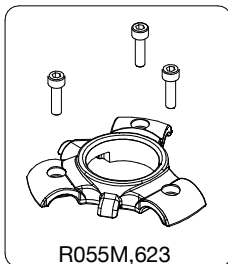

Manfrotto

PROFESSIONAL CAMERA SUPPORTS

ART. 055CXPRO4

For serial number
from A3078088

R055,628

Tool (TORX T25) included in :
- Spare part R055,634
- Spare part R190,705
- Spare part R190,706

TO BE MOUNTED
ON TUBES
(1 LEG)

TO BE MOUNTED
ON CLAMPING-COLLARS
(1 LEG)