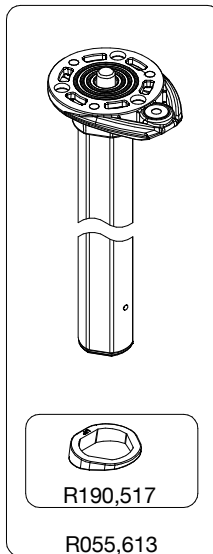

## ART. 055CXPRO4

For serial number  
from A3078088

R055M,601

R055,628

R055M,602

R190,517

R055,613

Tool (TORX T25) included in :  
- Spare part R055,634  
- Spare part R190,705  
- Spare part R190,706

R190,518

R190,506

R055M,623

R055,604

R055,624

R055,617

R190,427

R458,39

R055,619

R190,619

TO BE MOUNTED  
ON TUBES  
(1 LEG)

R055,634

R536,07

R190,706

R190,523

R440,05