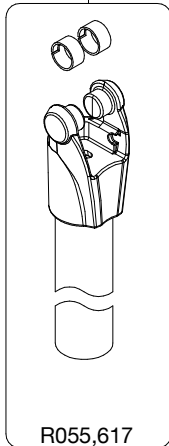

## ART. 055CXPRO4

For serial number  
from A3078088

R055M,601

R055,628

R055M,602

R190,517

R055,613

Tool (TORX T25) included in :  
- Spare part R055,634  
- Spare part R190,705  
- Spare part R190,706

R190,518

R190,506

R055M,623

R055,604

R055,624

R055,617

R190,427

R458,39

R055,619

R190,619

TO BE MOUNTED  
ON TUBES  
(1 LEG)

R055,634

R536,07

R190,706

R190,523

R440,05