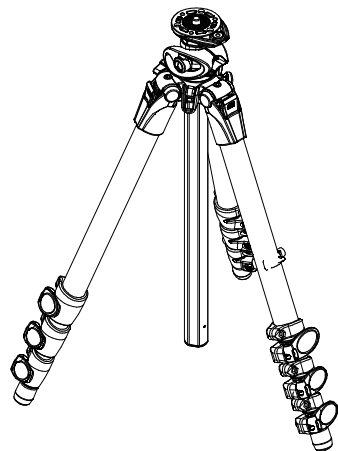

## ART. 055CXPRO4

For serial number  
from A3078088

R055M,601

R055,628

R055M,602

R190,517

R055,613

Tool (TORX T25) included in :  
- Spare part R055,634  
- Spare part R190,705  
- Spare part R190,706

R055,619

R190,619

TO BE MOUNTED  
ON TUBES  
(1 LEG)

R055,634

R536,07

R190,706

R190,523

R440,05

TO BE MOUNTED  
ON CLAMPING-COLLARS  
(1 LEG)

R055,618

R055,620

R190,705

R190,523

R190,526 Set of 3