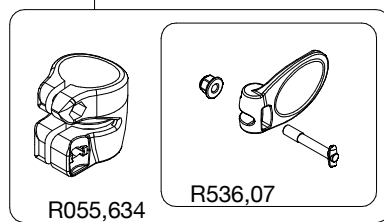

R055,604

R055,517

R055,613

R055,624

R055,614

R190,427

R458,39

Tool (TORX T25) included in :  
- Spare part R055,634  
- Spare part R190,705

R190,619

TO BE MOUNTED  
ON TUBES  
(1 LEG)

R055,634

R536,07

R440,05

TO BE MOUNTED  
ON CLAMPING-COLLARS  
(1LEG)

R055,615

R190,705