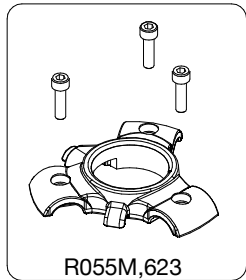

## ART. 055CXPRO3

For serial number  
from A3076638

R055M,601

R055,628

R055M,602

R190,518

R190,506

R055M,623

R055,604

R055,517

R055,613

R055,624

R055,614

R190,427

R458,39

Tool (TORX T25) included in :  
- Spare part R055,634  
- Spare part R190,705