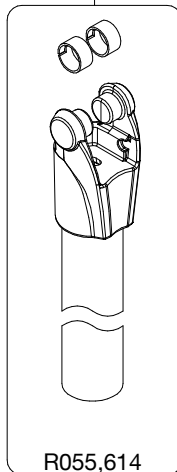

## ART. 055CXPRO3

For serial number  
from A3076638

R055M,601

R055,628

R055M,602

R190,518

R190,506

R055M,623

R055,604

R055,517

R055,613

R055,624

R055,614

R190,427

R458,39

Tool (TORX T25) included in :  
- Spare part R055,634  
- Spare part R190,705

R190,619

TO BE MOUNTED  
ON TUBES  
(1 LEG)

R055,634

R536,07

R440,05

TO BE MOUNTED  
ON CLAMPING-COLLARS  
(1LEG)

R055,615

R190,705