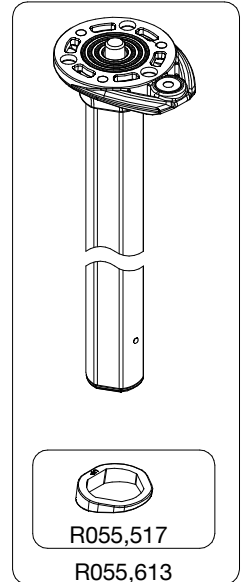

## ART. 055CXPRO3

For serial number  
from A3076638

R055M,601

R055,628

R055M,602

R190,518

R190,506

R055M,623

R055,604

R055,517

R055,613

R055,624

R055,614

R190,427

R458,39

Tool (TORX T25) included in :  
- Spare part R055,634  
- Spare part R190,705