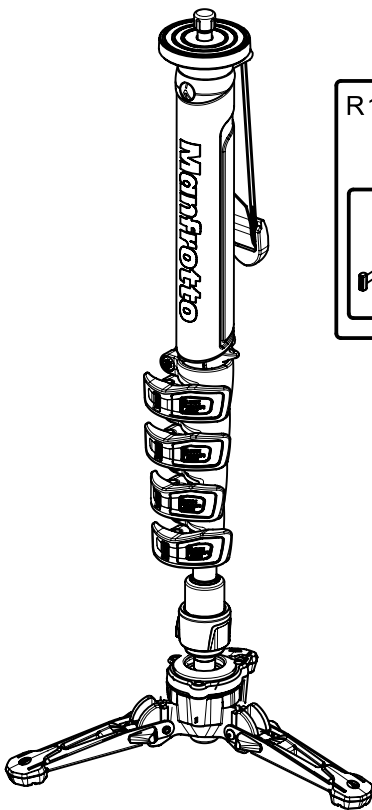

R1088127B

BOX set of 6
RI110591,01 for MVMXPROA5
RI110591,02 for MVMXPROA5US