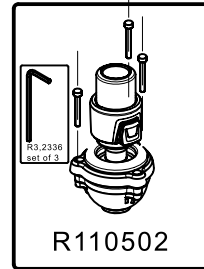

R1088127B

BOX set of 6
RI110591,01 for MVMXPROA5
RI110591,02 for MVMXPROA5US