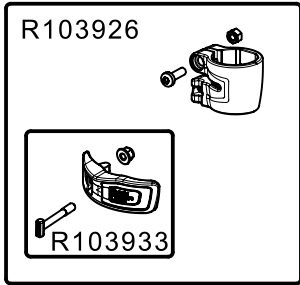

Manfrotto
Imagine More

ART. MVMXPROA5

For serial number
from A5236857

ART. MVMXPROA5US

For serial number
from A5221041

Tool (TORX T25) included in:
- Spare part R103926
- Spare part R103927
- Spare part R103928
- Spare part R1108811

R002,36

R108868

R1088122L3
for MVMXPROA5
R1088122L4
for MVMXPROA5US