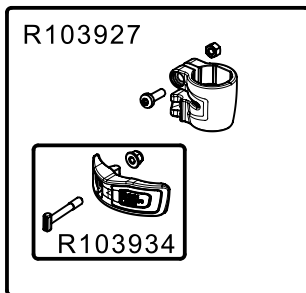

Manfrotto
Imagine More

ART. MVMXPROA5

For serial number
from A5236857

ART. MVMXPROA5US

For serial number
from A5221041

Tool (TORX T25) included in:
- Spare part R103926
- Spare part R103927
- Spare part R103928
- Spare part R1108811

R002,36

R108868

R1088122L3
for MVMXPROA5
R1088122L4
for MVMXPROA5US

R1088125B

R1088127B

BOX set of 6
RI110591,01 for MVMXPROA5
RI110591,02 for MVMXPROA5US