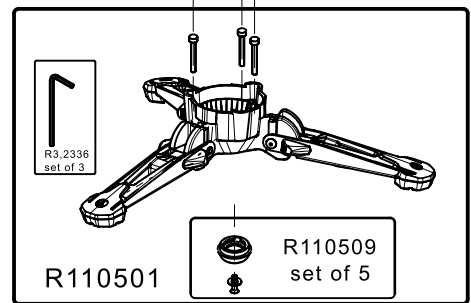

R1088127B

BOX set of 6
RI110591,01 for MVMXPROA5
RI110591,02 for MVMXPROA5US