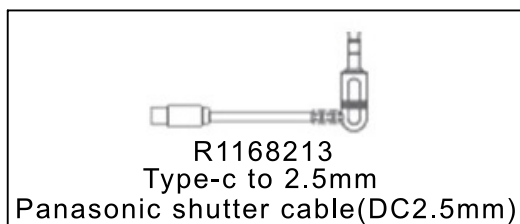

R1168243
Type-C to TRS2.5 (T02)