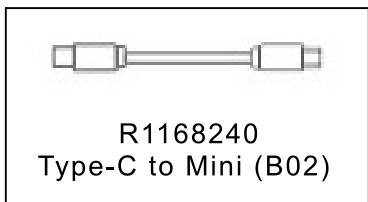

Manfrotto
Imagine More

ART. MVG300XM

R1168239
(Set of 5)

R1168223
(Set of 3)

R1168240
Type-C to Mini (B02)

R1168244
Camera fixed
screw
(Set of 3)

R1168249
(Set of 3)

R1168212
Type-C to Multi
Sony shutter cable

R1168204
hexagon wrench 3 mm

R1168250

R1168241
Type-C to Type-C (C02)

R1168245
Quick release plate

R1168251
(Set of 3+3)

R1168242
Type-C to Micro (A03)

R1168246
Higher block

R1168243
Type-C to TRS2.5 (T02)