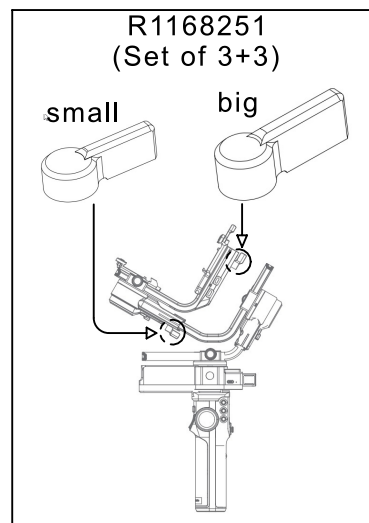

Manfrotto
Imagine More

ART. MVG300XM

R1168239
(Set of 5)

R1168223
(Set of 3)

R1168240
Type-C to Mini (B02)

R1168244
Camera fixed
screw
(Set of 3)

R1168249
(Set of 3)

R1168212
Type-C to Multi
Sony shutter cable

R1168204
hexagon wrench 3 mm

R1168250

R1168241
Type-C to Type-C (C02)

R1168245
Quick release plate

R1168251
(Set of 3+3)

R1168242
Type-C to Micro (A03)

R1168246
Higher block

R1168243
Type-C to TRS2.5 (T02)

R1168247
Short quick release plate
(GimBoom)

R1168213
Type-c to 2.5mm
Panasonic shutter cable(DC2.5mm)

R116,137
Screws 3/8
(Set of 2)

R1168252
USB 2.0 to Type-C

R1168220

R1168218

R1168248
Versatile handle

BOX
R1101724
(Set of 3)