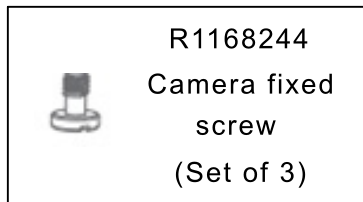

Manfrotto
Imagine More

ART. MVG300XM

R1168239
(Set of 5)

R1168223
(Set of 3)

R1168240
Type-C to Mini (B02)

R1168244
Camera fixed
screw
(Set of 3)

R1168249
(Set of 3)

R1168212
Type-C to Multi
Sony shutter cable

R1168204
hexagon wrench 3 mm

R1168250

R1168241
Type-C to Type-C (C02)

R1168245
Quick release plate

R1168251
(Set of 3+3)

R1168242
Type-C to Micro (A03)

R1168246
Higher block

R1168243
Type-C to TRS2.5 (T02)