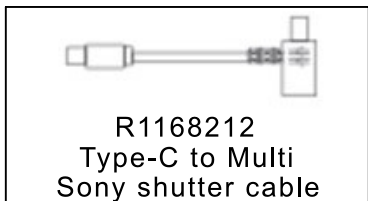

Manfrotto
Imagine More

ART. MVG300XM

R1168239
(Set of 5)

R1168223
(Set of 3)

R1168240
Type-C to Mini (B02)

R1168244
Camera fixed
screw
(Set of 3)

R1168249
(Set of 3)

R1168212
Type-C to Multi
Sony shutter cable

R1168204
hexagon wrench 3 mm

R1168250

R1168241
Type-C to Type-C (C02)

R1168245
Quick release plate

R1168251
(Set of 3+3)

R1168242
Type-C to Micro (A03)

R1168246
Higher block

R1168243
Type-C to TRS2.5 (T02)