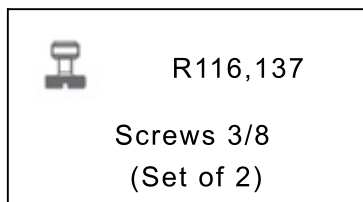

R1168247
Short quick release plate
(GimBoom)