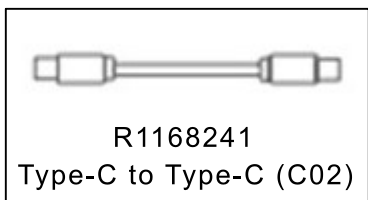

Manfrotto
Imagine More

ART. MVG300XM

R1168239
(Set of 5)

R1168223
(Set of 3)

R1168240
Type-C to Mini (B02)

R1168244
Camera fixed
screw
(Set of 3)

R1168249
(Set of 3)

R1168212
Type-C to Multi
Sony shutter cable

R1168204
hexagon wrench 3 mm

R1168250

R1168241
Type-C to Type-C (C02)

R1168245
Quick release plate

R1168251
(Set of 3+3)

R1168242
Type-C to Micro (A03)

R1168246
Higher block

R1168243
Type-C to TRS2.5 (T02)