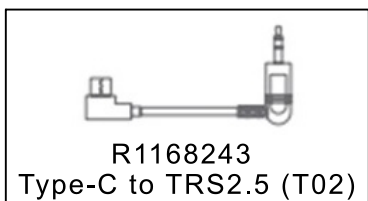

Manfrotto
Imagine More

ART. MVG300XM

R1168239
(Set of 5)

R1168223
(Set of 3)

R1168240
Type-C to Mini (B02)

R1168244
Camera fixed
screw
(Set of 3)

R1168249
(Set of 3)

R1168212
Type-C to Multi
Sony shutter cable

R1168204
hexagon wrench 3 mm

R1168250

R1168241
Type-C to Type-C (C02)

R1168245
Quick release plate

R1168251
(Set of 3+3)

R1168242
Type-C to Micro (A03)

R1168246
Higher block

R1168243
Type-C to TRS2.5 (T02)