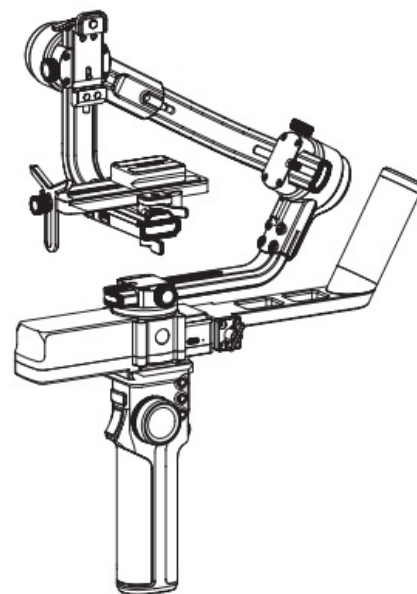

R1168204
hexagon wrench 3 mm

R1168250

R1168241
Type-C to Type-C (C02)

R1168245
Quick release plate

R1168251
(Set of 3+3)

R1168242
Type-C to Micro (A03)

R1168246
Higher block

R1168243
Type-C to TRS2.5 (T02)

R1168247
Short quick release plate
(GimBoom)

R1168213
Type-c to 2.5mm
Panasonic shutter cable(DC2.5mm)

R116,137
Screws 3/8
(Set of 2)

R1168252
USB 2.0 to Type-C

R1168220

R1168218

R1168248
Versatile handle

BOX
R1101724
(Set of 3)