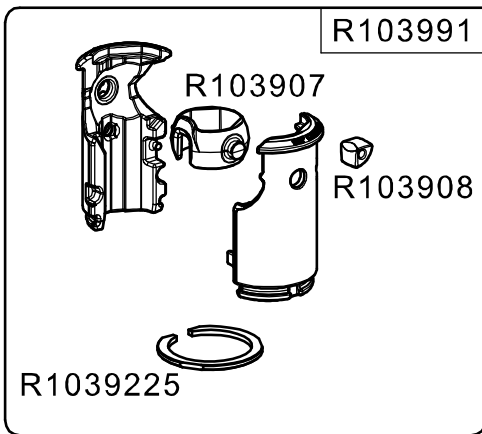

ART. MT190XPRO4T

For serial number
from E4410766

Tool (TORX T25) included in:

- Spare part R103901
- Spare part R103902

BOX

RI1039286,02
Set of 6