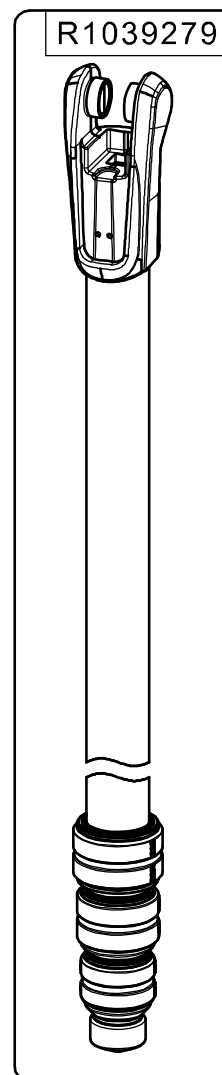

ART. MT190XPRO4T

For serial number
from E4410766

Tool (TORX T25) included in:

- Spare part R103901
- Spare part R103902

BOX

RI1039286,02
Set of 6