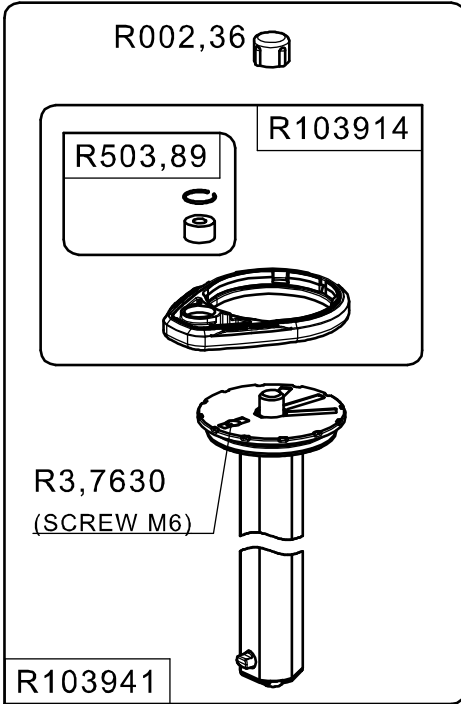

ART. MT190XPRO4T

For serial number
from E4410766

Tool (TORX T25) included in:

- Spare part R103901
- Spare part R103902

BOX

RI1039286,02
Set of 6