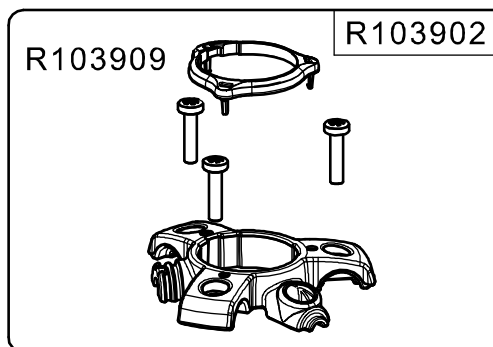

ART. MT190XPRO4T

For serial number
from E4410766

Tool (TORX T25) included in:

- Spare part R103901
- Spare part R103902

BOX

RI1039286,02
Set of 6