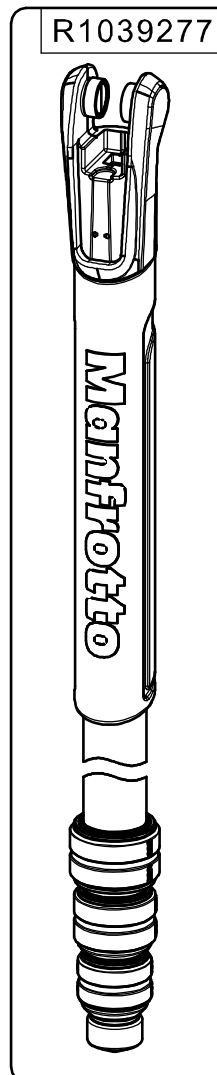

ART. MT190XPRO4T

For serial number
from E4410766

Tool (TORX T25) included in:

- Spare part R103901
- Spare part R103902

BOX

RI1039286,02
Set of 6