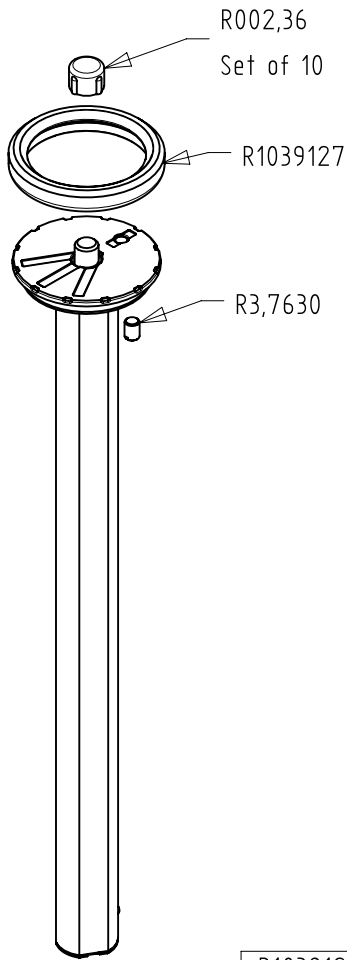

2019-09-20

Manfrotto
Imagine More

ART. MT190GOA4
MT190GOA4US
From A6277142

R002,36
Set of 10

R1039127

R3,7630

R103912

R112132
set of 3

R112133
set of 3

R1039481

R112102

R112131
set of 3

R112121C219
set of 3

R112122C219
set of 3

R112103

R112123C219
set of 3

R112104

R1039231
set of 3

R103904C01

R1039483

R103991

R103907

R1039225

R103908

R103909

R103902

R103901

R103930

R103932

R3,1921

R103945

Tool (TORX TX25) included in: