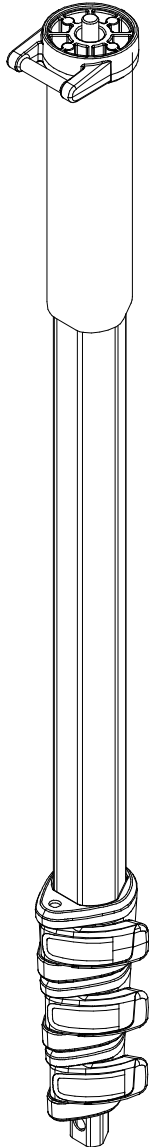

Manfrotto

PROFESSIONAL CAMERA SUPPORTS

ART. MM394

For serial number
from T0000000

R558,01

R210,28

R730,13
set of 3

R732,994