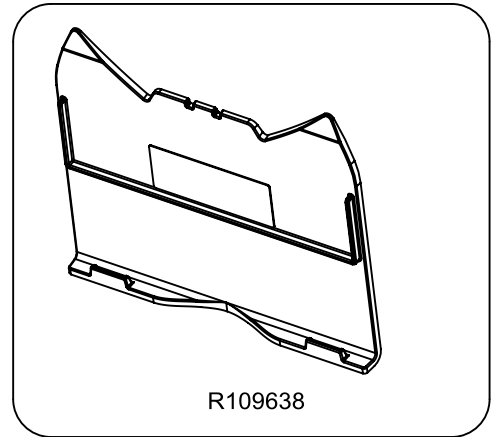

**Manfrotto**  
**Imagine More**

ART. MLCROMA2

art. R109844

R109831

ADAPTOR12V1.25A

R3,4940K  
Set of 5

R109638

R109637