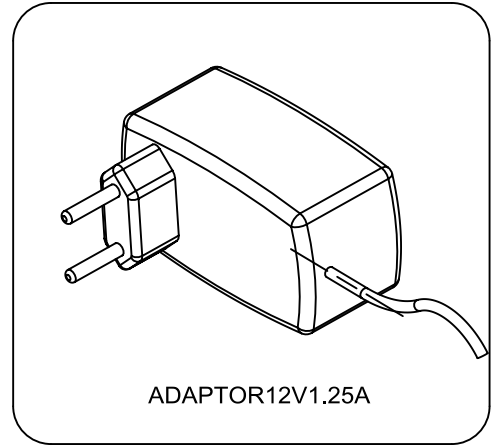

**Manfrotto**  
**Imagine More**

ART. MLCROMA2

art. R109844

R109831

ADAPTOR12V1.25A

R3,4940K  
Set of 5

R109638

R109637