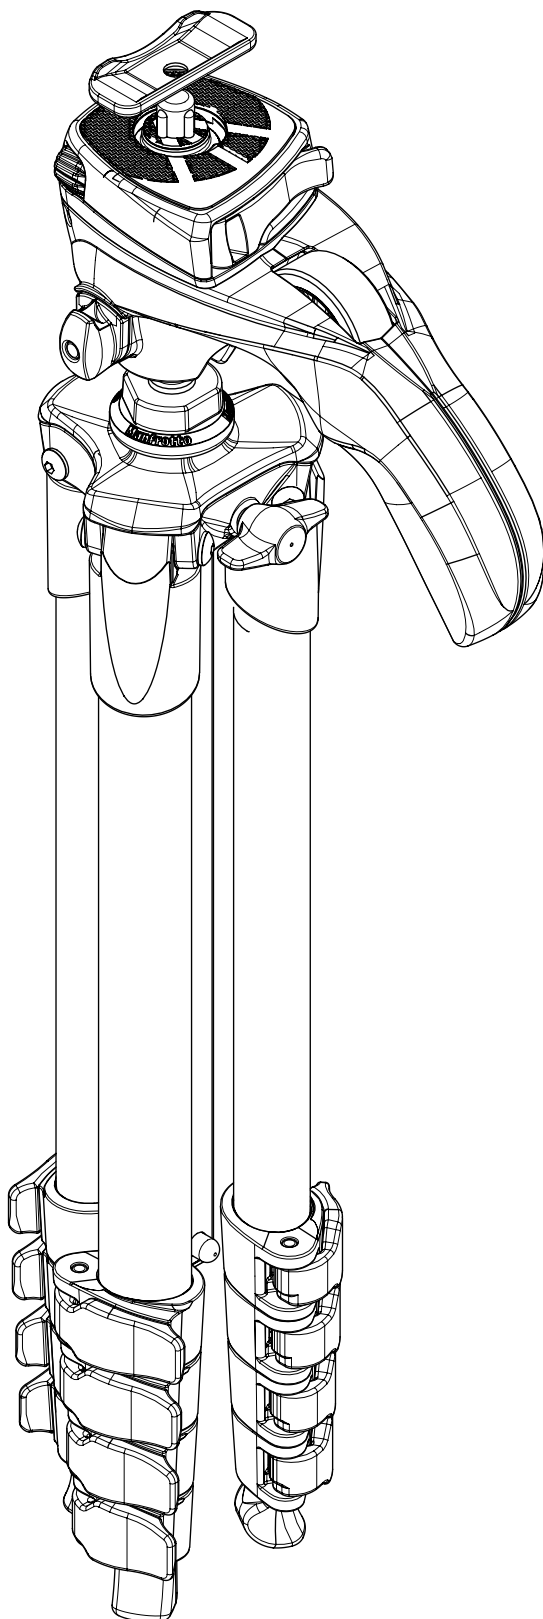

2014-04-03

RROUND-PL

**Manfrotto**  
**Imagine More**

ART. MKCOMPACTACN-BK

From T000000

SYNEXADAPT

R106611C01  
Set of 5

R765,21  
Set of 5

**BOX**  
**RI106653**  
Set of 10